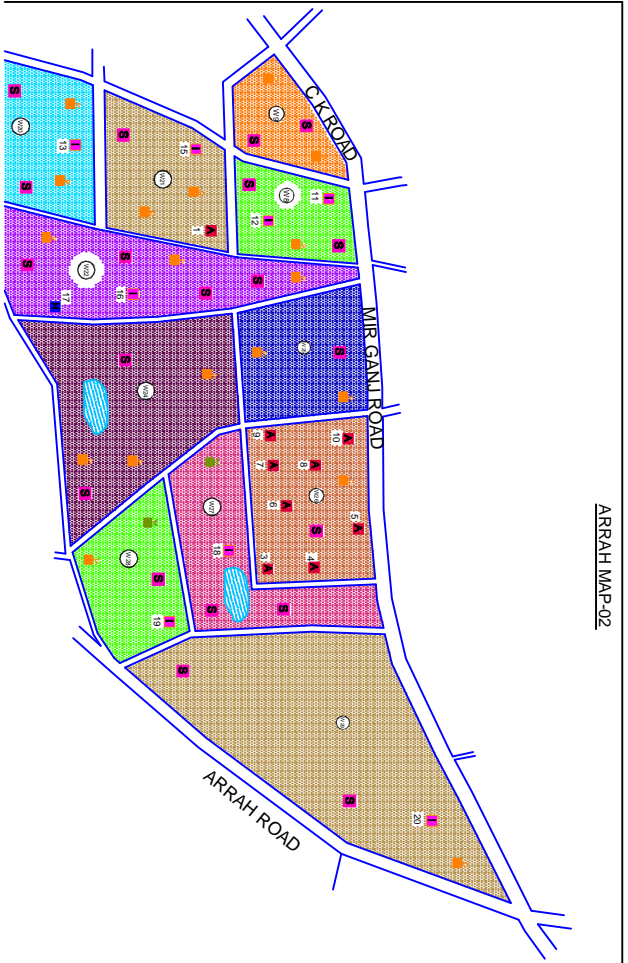

ARRAH MAP-02

LEGEND	
	Pvt. Ptd
	Pvt. OPD (AU/OPATH/HC)
	Pvt. AYURVEDIC
	Pvt. HOMEOPATHIC
	Pvt. DIAGNOSTIC / PATH
	ICDS / AMW
	GOV. FACILITY
	TRUST / NGO
	RIVER / CANAL
	ROAD / POLIGNA
	KUCCHA ROAD
	RAILWAY LINE
	POND
	BRIDGE
	LISTED SLUM
	UNLISTED SLUM
	MASJID
	MANDIR
	CHURCH
	GURUDWARA
	SCHOOL / COLLEGE
	POLICE STATION
	NIGHT PMSHAD