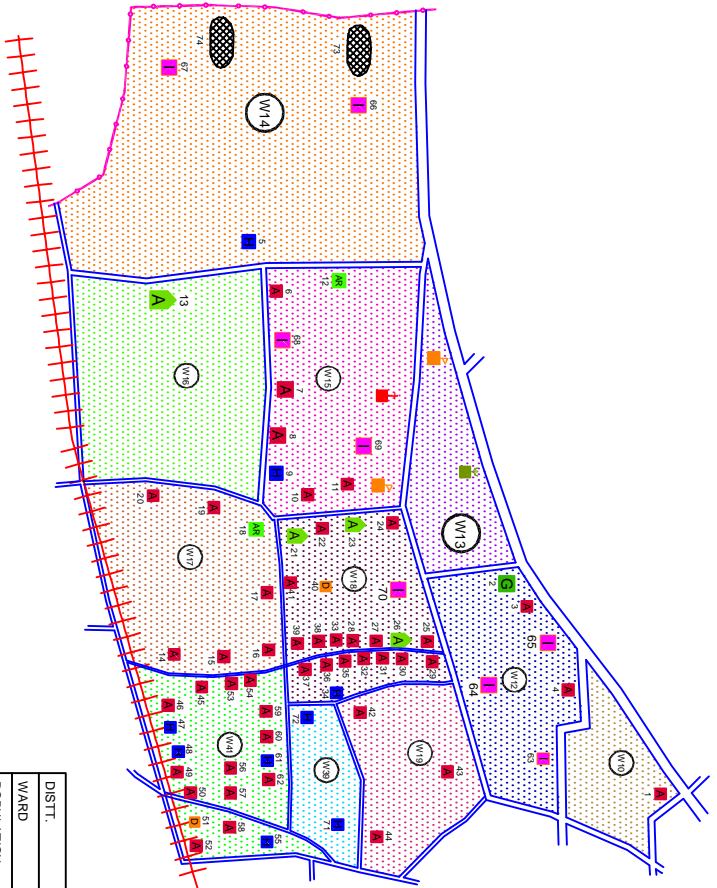

ARRAH MAP-03

LEGEND	
	Pvt. IPD
	Pvt. OPD/TALLOPATHIC
	Pvt. AYURVEDIC
	Pvt. HOMEOPATHIC
	Pvt. DIAGNOSTIC/ PATH
	ICDS/ AMW
	GOV. FACILITY
	TRUST/ NGO
	RIVER/ CANAL
	ROAD PUCKA
	KUCCHA ROAD
	RAILWAY LINE
	POND
	BRIDGE
	LISTED SLUM
	UNLISTED SLUM
	MASJID
	MANDIR
	CHURCH
	GURUDWARA
	SCHOOL/ COLLEGE
	POLICE STATION
	NAGAR PRSHAD

DISTT.	BHOJ PUR
WARD	11
POPULATION	62,860
HOUSEHOLD	11,730
RESEARCH & DEVELOPMENT INITIATIVE, NEW DELHI	