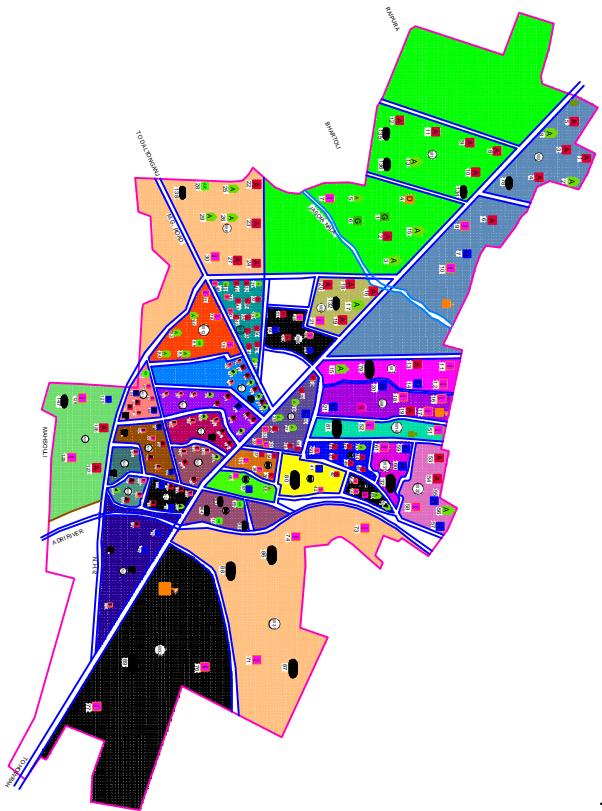

AURANGABAD CITY MAP

LEGEND	
	IPD
	OPD (ALLOPATHIC)
	AYURVEDIC
	HOMEOPATHIC
	DIAGNOSTIC/ PATH
	ICDS/ AMW
	GOV. FACILITY
	TRUST/ NGO
	RIVER/CANAL
	ROAD PUCKA
	KUCHA ROAD
	RAILWAY LINE
	POND
	BRIDGE
	LISTED SLUM
	UNLISTED SLUM
	MA.SAJD
	MANDIR
	CHURCH
	GURUDWARA
	SCHOOL/ COLLEGE
	POLICE STATION
	NAGAR PRISHAD

DISTI.	AURANGABAD
WARD	33
POPULATION	1,01,200
HOUSEHOLD	23,134
RESEARCH & DEVELOPMENT INITIATIVE, NEW DELHI	