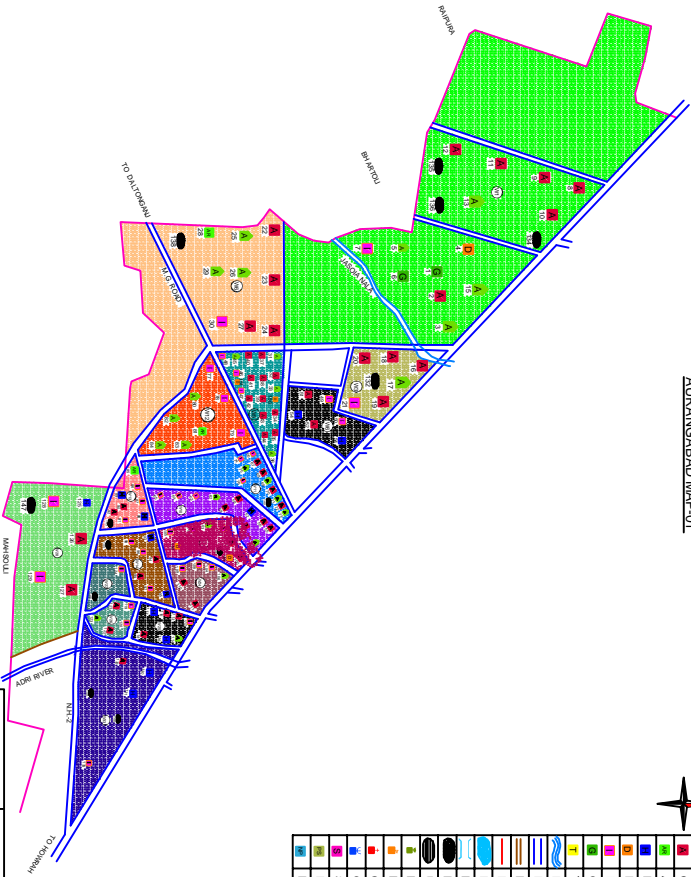

AURANGABAD MAP-01

LEGEND	
	IPD
	OPD (ALLOPATHIC)
	AYURVEDIC
	HOMEOPATHIC
	DANGUSTOD PATHI
	ICDS/ AMW
	GOV. FACILITY
	TRUST/ NGO
	RIVER/ CANAL
	ROAD PUCKA
	KUTCHA ROAD
	BALWAI/ LINE
	POND
	BRIDGE
	LISTED SLUM
	UNLISTED SLUM
	MASJID
	MANDIR
	CHURCH
	GURUDWARA
	SCHOOL/ COLLEGE
	POLICE STATION
	MAGAR PRISHAD

DISTT.	AURANGABAD
WARD	17
POPULATION	51,300
HOUSEHOLD	10,980
RESEARCH & DEVELOPMENT INITIATIVE, NEW DELHI	