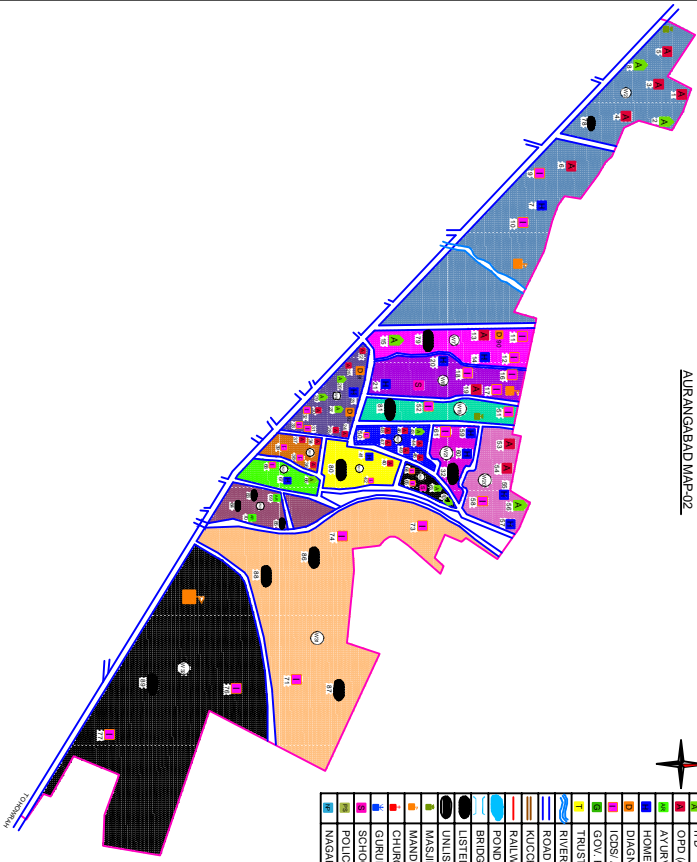

AURANGABAD MAP-02

LEGEND	
	170
	OPD (ALLOPATHIC)
	AYURVEDIC
	HOMEOPATHIC
	DIAGNOSTIC PATH
	IGDS/ MWW
	GOV. FACILITY
	TRUST/ NGO
	RIVER/ CANAL
	ROAD PUSKA
	KUCCHA ROAD
	KALANAI LINE
	POND
	BRIDGE
	LISTED SLUM
	UNLISTED SLUM
	MASJID
	MANDIR
	CHURCH
	GURUDWARA
	SCHOOL/ COLLEGE
	POLICE STATION
	NAGAR PRISHAD

DISTT.	AURANGABAD
WARD	16
POPULATION	48,980
HOUSEHOLD	12,454
RESEARCH & DEVELOPMENT INITIATIVE, NEW DELHI	