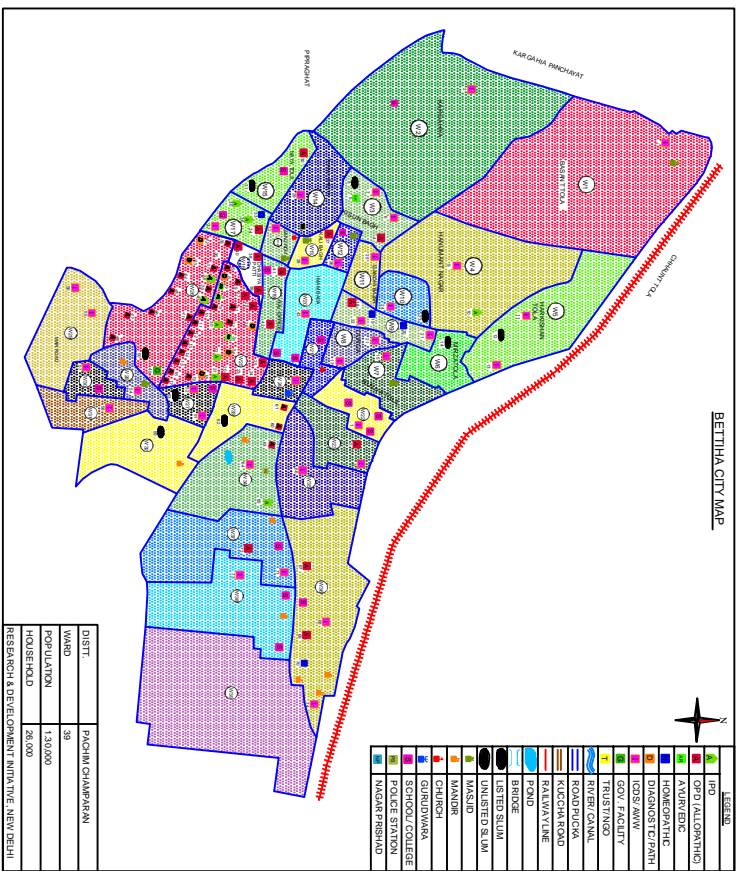

BETTHA CITY MAP

DISTT	PACHIM CHAMPARAN
WARD	38
POPULATION	1,30,000
HOUSEHOLD	28,000

RESEARCH & DEVELOPMENT INITIATIVE, NEW DELHI