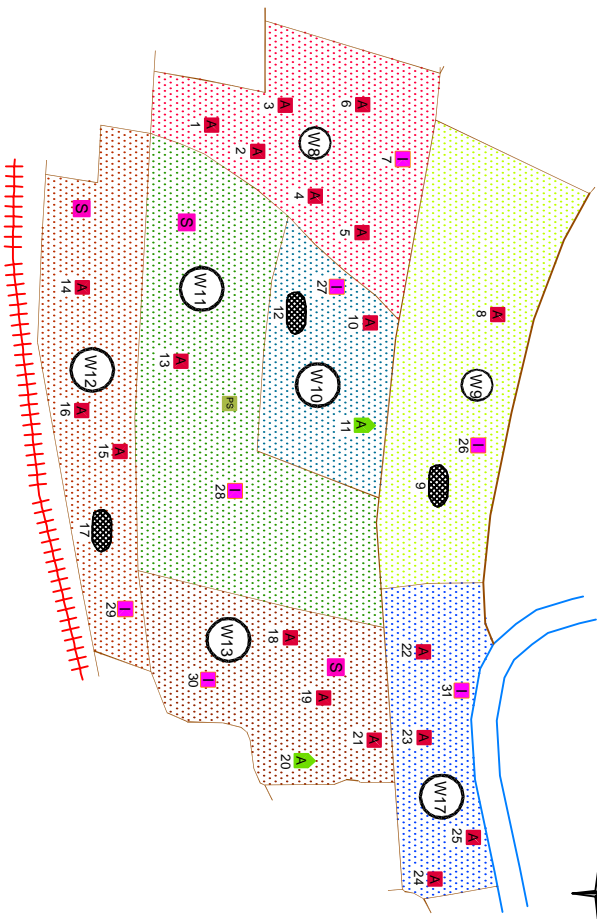

BHAGALPUR MAP-02

LEGEND

	P-4 IPD
	P-4 OPD (ALLOPATHIC)
	P-4 AYURVEDIC
	P-4 HOMEOPATHIC
	P-4 DIAGNOSTIC/PATH
	IGSI/AMW
	GOV. FACILITY
	TRUST/NGO
	RIVER CANAL
	ROAD PUCKA
	KICCHA ROAD
	RAILWAY LINE
	POND
	BRIDGE
	LISTED SLUM
	UNLISTED SLUM
	HASID
	MANDIR
	CHURCH
	GURDWARA
	SCHOOL/COLLEGE
	POLICE STATION
	NAGAR PRISHAD

DISTT.	BHAGALPUR
WARD	7
POPULATION	51,500
HOUSEHOLD	10,970
RESEARCH & DEVELOPMENT INITIATIVE, NEW DELHI	