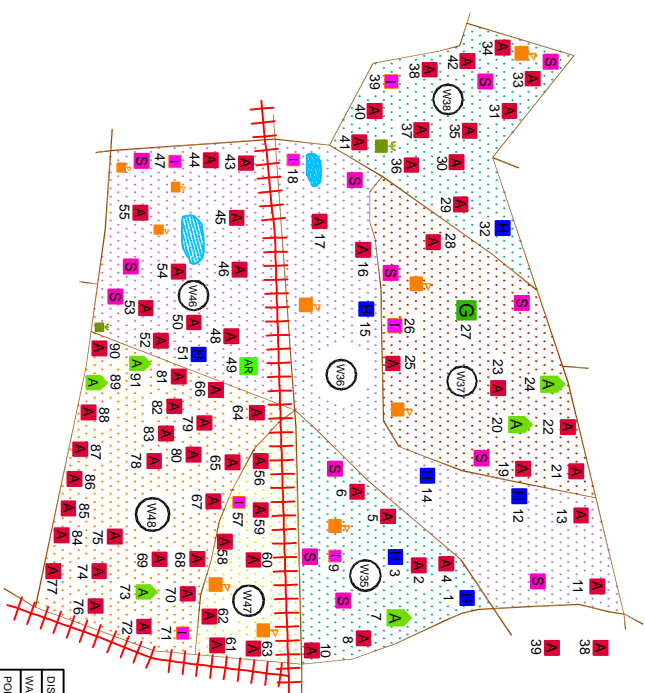

BHAGALPUR MAP-05

Legend

	Pali IPD
	Pali OPP (ALLOP/PAHO)
	Pali AVI/ERDC
	Pali HOMES/PAHS
	Pali DIMENOSTIC/PANH
	GOV. AMW
	TRUST/NGO
	RIVER/ CANAL
	ROAD PICKA
	KUCCHA ROAD
	RAILWAY LINE
	POND
	BRIDGE
	LISTED SLIM
	UNLISTED SLIM
	MASJID
	MANSAB
	CHURCH
	GURUDWARA
	SCHOOL/ COLLEGE
	POLICE STATION
	NAGAR PRSHAD

DISTT	BHAGALPUR
WARD	7
POPULATION	53,730
HOUSEHOLD	9,315
RESEARCH & DEVELOPMENT INITIATIVE, NEW DELHI	