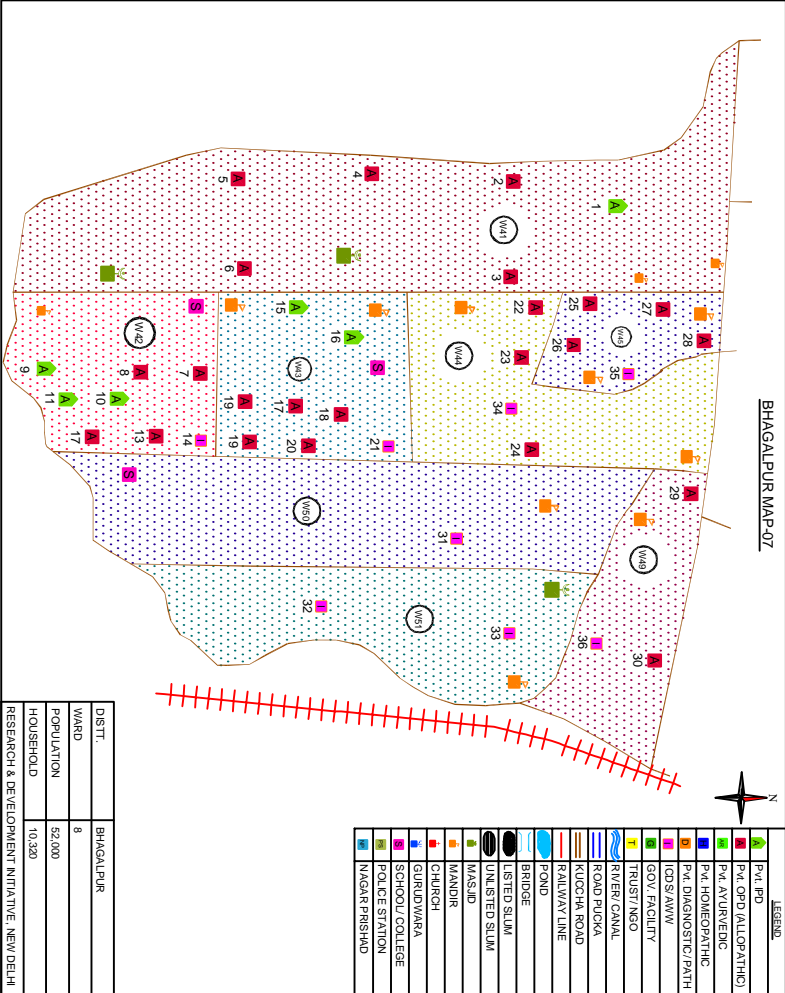

BHAGALPUR MAP-02

LEGEND	
	P-4 IPD
	P-4 OPD (ALLOPATHIC)
	P-4 AYURVEDIC
	P-4 HOMEOPATHIC
	P-4 DIAGNOSTIC/PATH
	ICDS/AMW
	GOV. FACILITY
	TRUST/NGO
	RIVER CANAL
	RIVER
	ROAD PUCKA
	ROAD MUCKA
	RAILWAY LINE
	BRIDGE
	LISTED SLUM
	UNLISTED SLUM
	MASJID
	MANDIR
	CHURCH
	GURUDWARA
	SCHOOL COLLEGE
	POLICE STATION
	NAGAR PRISHAD

DISTT.	BHAGALPUR
WARD	8
POPULATION	52,000
HOUSEHOLD	10,320