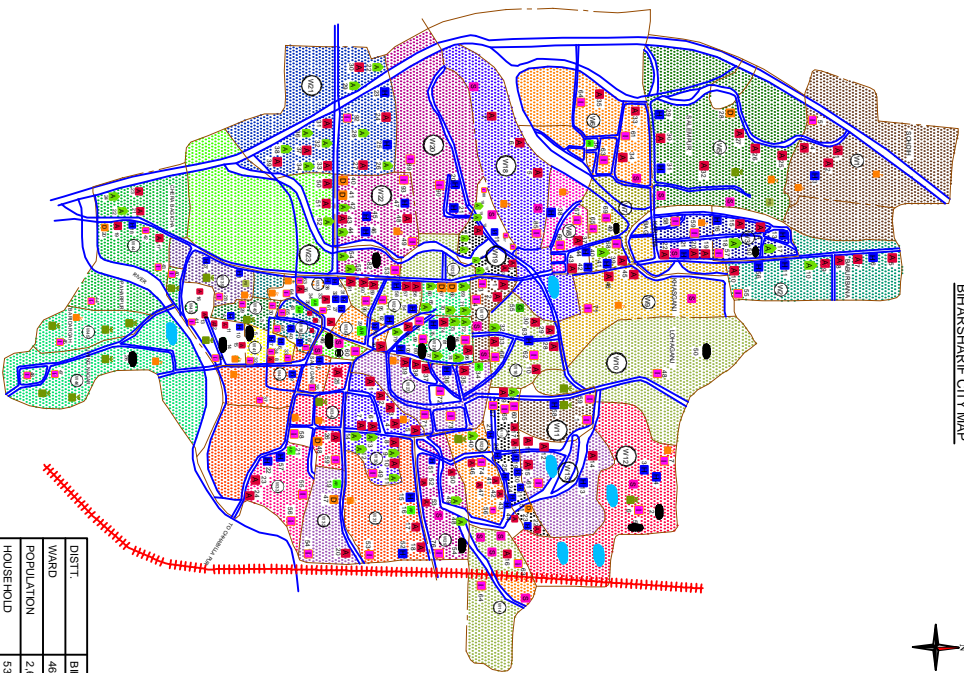

BIHARSHARIF CITY MAP

LEGEND	
	P-4 IPD
	P-4 OPD ALLOPATHIC
	P-4 AYURVEDIC
	P-4 HOMEOPATHIC
	P-4 DIAGNOSTIC PATH
	ICSI/AMW
	GOV FACILITY
	TRUST/NGO
	RIVER CANAL
	ROAD PUCKA
	KUCCHA ROAD
	RAILWAY LINE
	POND
	BRIDGE
	LISTED SLUM
	UNLISTED SLUM
	MASJID
	MANIKH
	CHURCH
	GARDHANA
	SCHOOL COLLEGE
	POLICE STATION
	WANGAR PRASHAD

DIST.	BIHARSHARIF
WARD	46
POPULATION	2,48,390
HOUSEHOLD	53,716
RESEARCH & DEVELOPMENT INITIATIVE, NEW DELHI	