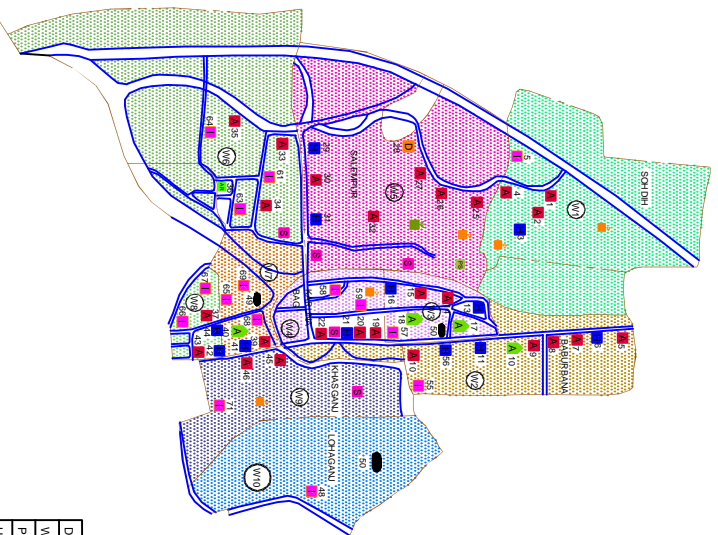

BIHARSHARIF MAP-01

LEGEND	
	Pvt. IPD
	Pvt. OPD (ALOPATHIC)
	Pvt. AYURVEDIC
	Pvt. HOMEOPATHIC
	Pvt. DIAGNOSTIC PATH
	ICDS/ AWW
	GOV. FACILITY
	TRUST/ NGO
	RIVER/ CANAL
	ROAD PICKUP
	KULCHA ROAD
	RAILWAY LINE
	POND
	BRIDGE
	LISTED SLUM
	UNLISTED SLUM
	MASJID
	MANDIR
	CHURCH
	GURUDWARA
	SCHOOL/ COLLEGE
	POLICE STATION
	NAGAR PRISHAD

DISTT.	NALANDA
WARD	10
POPULATION	55,023
HOUSEHOLD	11,004
RESEARCH & DEVELOPMENT INITIATIVE, NEW DELHI	