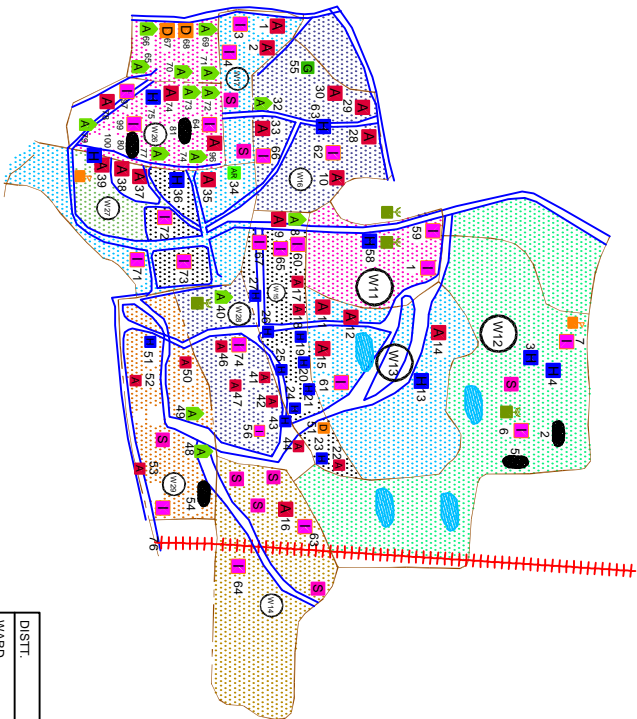

BIHARSHARIE MAP-02

LEGEND	
	Pvt. IPD
	Pvt. OPD (ALLOPATHIC)
	Pvt. AYURVEDIC
	Pvt. HOMEOPATHIC
	Pvt. DIAGNOSTIC PATH
	ICDS/ AWW
	GOV. FACILITY
	TRUST/ NGO
	RIVER/ CANAL
	ROAD PUCKA
	KUCCHA ROAD
	RAILWAY LINE
	POND
	BRIDGE
	LISTED SLUM
	UNLISTED SLUM
	MASJID
	MANDIR
	CHURCH
	GURUDWARA
	SCHOOL/ COLLEGE
	POLICE STATION
	NGAR PRISHAD

DISTT.	NALANDA
WARD	9
POPULATION	52,762
HOUSEHOLD	10,952
RESEARCH & DEVELOPMENT INITIATIVE, NEW DELHI	