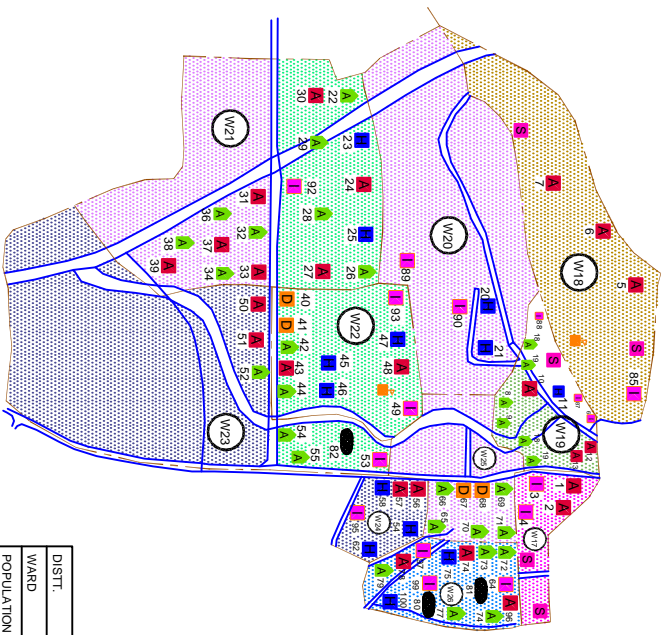

BIHARSHARIF MAP-03

LEGEND	
	Pvt. IPD
	Pvt. OPD (ALLOPATHIC)
	Pvt. AYURVEDIC
	Pvt. HOMIOPATHIC
	Pvt. DIAGNOSTIC/PATH
	IGDS/AMW
	GOV. FACILITY
	TRUST/NGO
	RIVER/CANAL
	ROAD PUCKA
	KUCCHA ROAD
	RAILWAY LINE
	POND
	BRIDGE
	LISTED SLUM
	UNLISTED SLUM
	MASJID
	MANDIR
	CHURCH
	GURUDWARA
	SCHOOL/COLLEGE
	POLICE STATION
	NAAGAR PRISHAD

DISTT.	NALANDA
WARD	10
POPULATION	80,873
HOUSEHOLD	12,174
RESEARCH & DEVELOPMENT INITIATIVE, NEW DELHI	