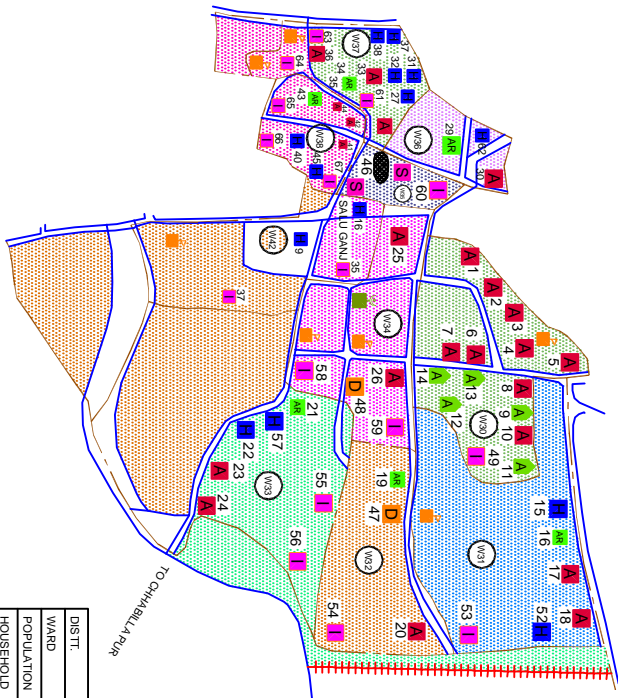

BIHARSHARIF MAP-04

LEGEND	
	Pub. IRD
	Pw. OPD (ALLOPATHIC)
	Pw. AYURVEDIC
	Pw. HOMEOPATHIC
	Pw. DIAGNOSTIC PATH
	ICDS/ AWW
	GOV. FACILITY
	TRUST/ NGO
	RIVER/ CANAL
	ROAD PUCKA
	KULCHA ROAD
	RAILWAY LINE
	POND
	BRIDGE
	LISTED SLUM
	UNLISTED SLUM
	MASJID
	MANDIR
	CHURCH
	GURDWARA
	SCHOOL/ COLLEGE
	POLICE STATION
	MAGAR PRISHAD

DISIT	NALANDA
WARD	9
POPULATION	48,952
HOUSEHOLD	9,790
RESEARCH & DEVELOPMENT INITIATIVE NEW DELHI	