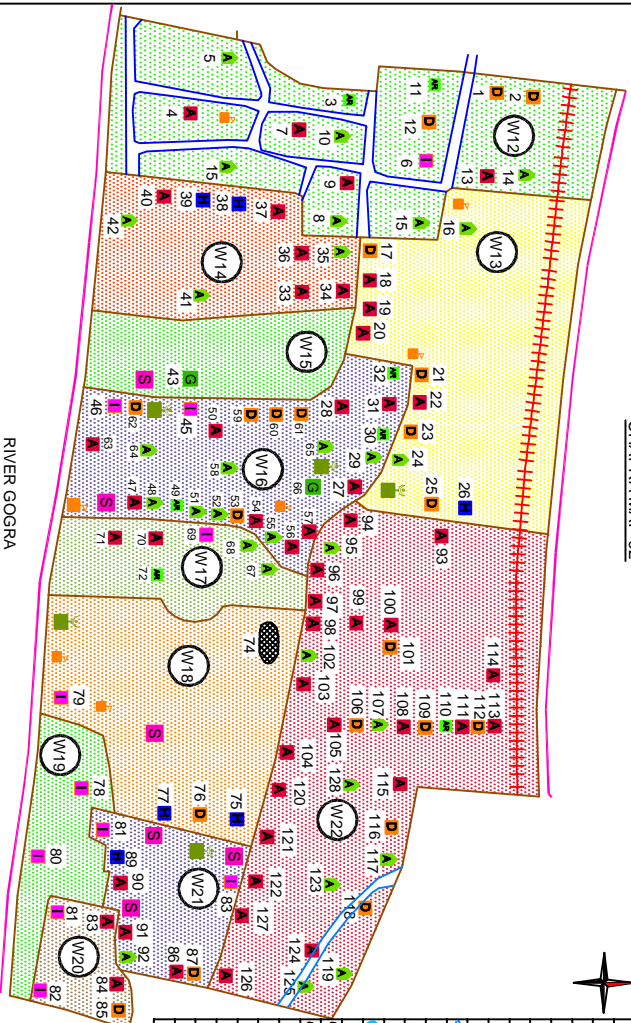

CHAPRA MAP-02

LEGEND	
	Pvt. IPD
	Pvt. OPD (ALLOPATHIC)
	Pvt. AYURVEDIC
	Pvt. HOMEOPATHIC
	Pvt. DIAGNOSTIC/PATH
	ICDS/ AWW
	GOV. FACILITY
	TRUST/ NGO
	RIVER/ CANAL
	ROAD PUCKA
	KUCCHA ROAD
	RAILWAY LINE
	POND
	BRIDGE
	LISTED SLUM
	UNLISTED SLUM
	MASJID
	MANDIR
	CHURCH
	GURUDWARA
	SCHOOL/ COLLEGE
	POLICE STATION
	NAGAR PRISHAD

RIVER GOGRA

DISTT.	SARAN
WARD	11
POPULATION	52,200
HOUSEHOLD	10,500
RESEARCH & DEVELOPMENT INITIATIVE, NEW DELHI	