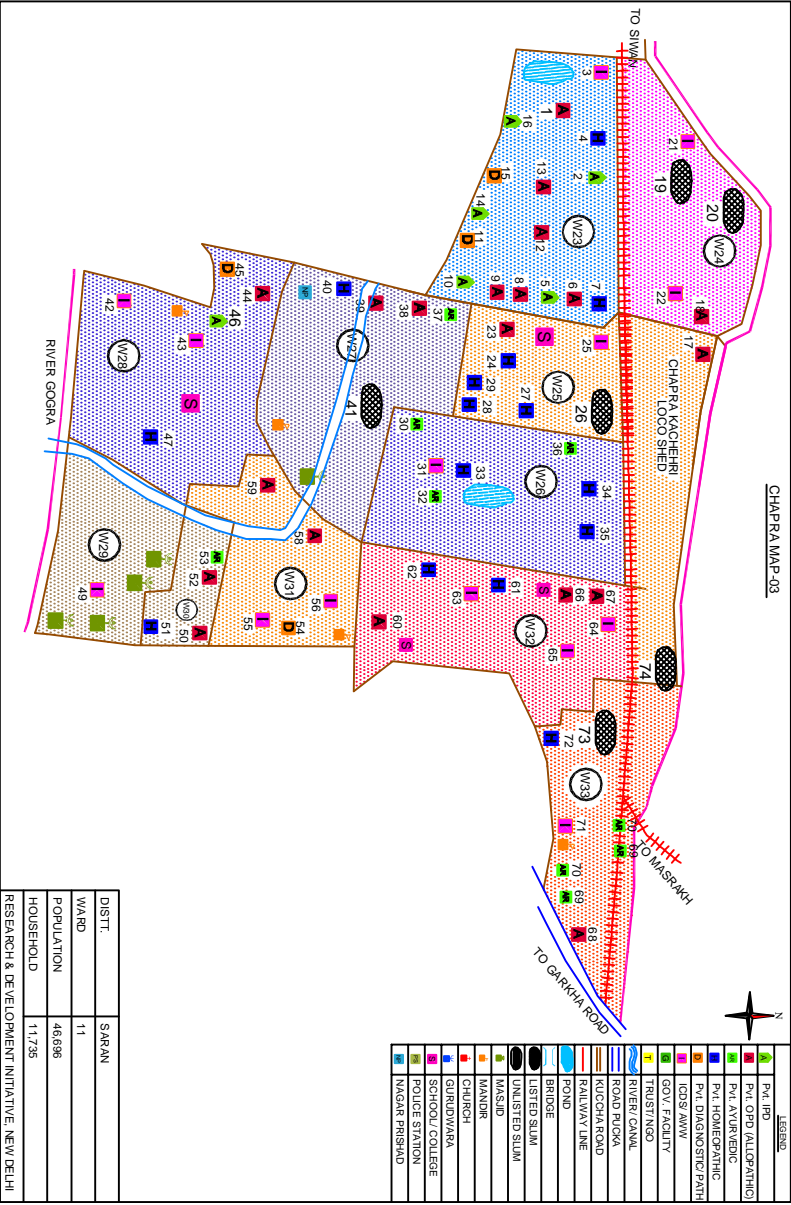

CHAPRA MAP-03

DISTT.	SARAN
WARD	11
POPULATION	46,896
HOUSEHOLD	11,735

RESEARCH & DEVELOPMENT INITIATIVE, NEW DELHI