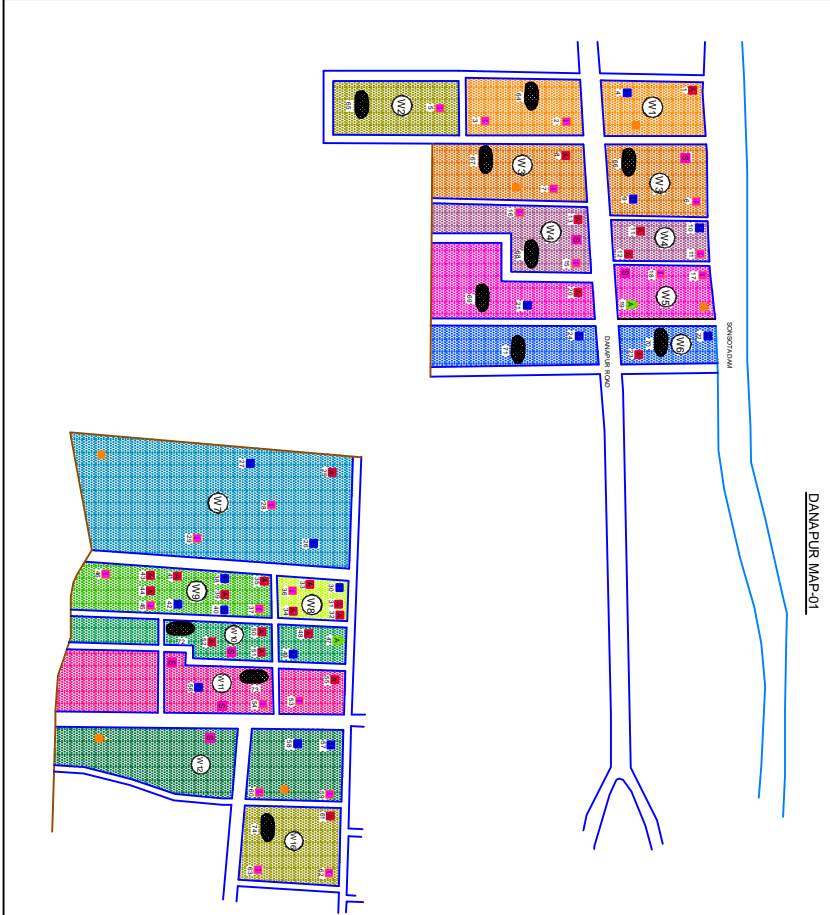

DANA PUR MAP-01

LEGEND

	Pop. 100
	Pop. 0-100 (ALLOPATHIC)
	Pop. AYURVEDIC
	Pop. HOMEOPATHIC
	Pop. DIAGNOSTIC PATH
	IGES/AMW
	GOV. FACILITY
	TRUST/NGO
	RIVER/CANAL
	ROAD/PIERCE
	KITCHEN ROAD
	RAILWAY LINE
	POUND
	BRIDGE
	LISTED SLUM
	UNLISTED SLUM
	MASJID
	MANDIR
	CHURCH
	GURUDWARA
	SCHOOL/COLLEGE
	POLICE STATION
	NAGAR PRISHAD

DIST	PATNA
WARD	14
POPULATION	65,200
HOUSEHOLD	12,246
RESEARCH & DEVELOPMENT INITIATIVE: NEW DELHI	