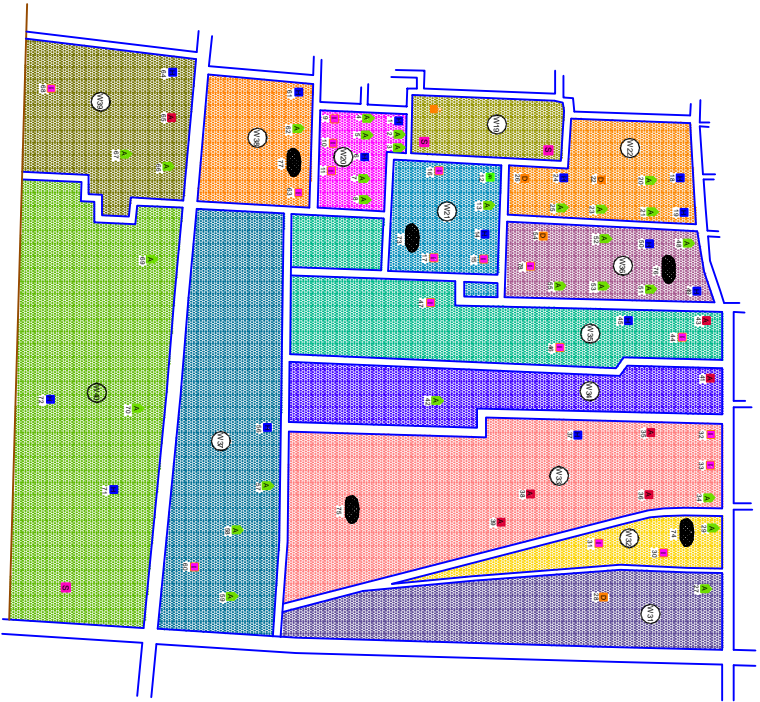

DANAPUR NIZAMAT MAP-03

LEGEND	
	Pvt. IPD
	Pvt. OPD/DIALYDATING
	Pvt. AYURVEDIC
	Pvt. HOMEOPATHIC
	Pvt. DENTISTS/TO PATH
	IGMS/AMW
	GOV. FACILITY
	TRUST/NGO
	RIVER/CANAL
	ROAD PUCKA
	KULCOBA ROAD
	RAILWAY LINE
	POND
	BRIDGE
	LISTED SLUM
	UNLISTED SLUM
	MASJID
	MANDIR
	CHURCH
	GURUDWARA
	SCHOOL/COLLEGE
	POLICE STATION
	MAGAN PRISHAD

DISTT.	PATNA
WARD	13
POPULATION	34,000
HOUSEHOLD	10,650
RESEARCH & DEVELOPMENT INITIATIVE: NEW DELHI	