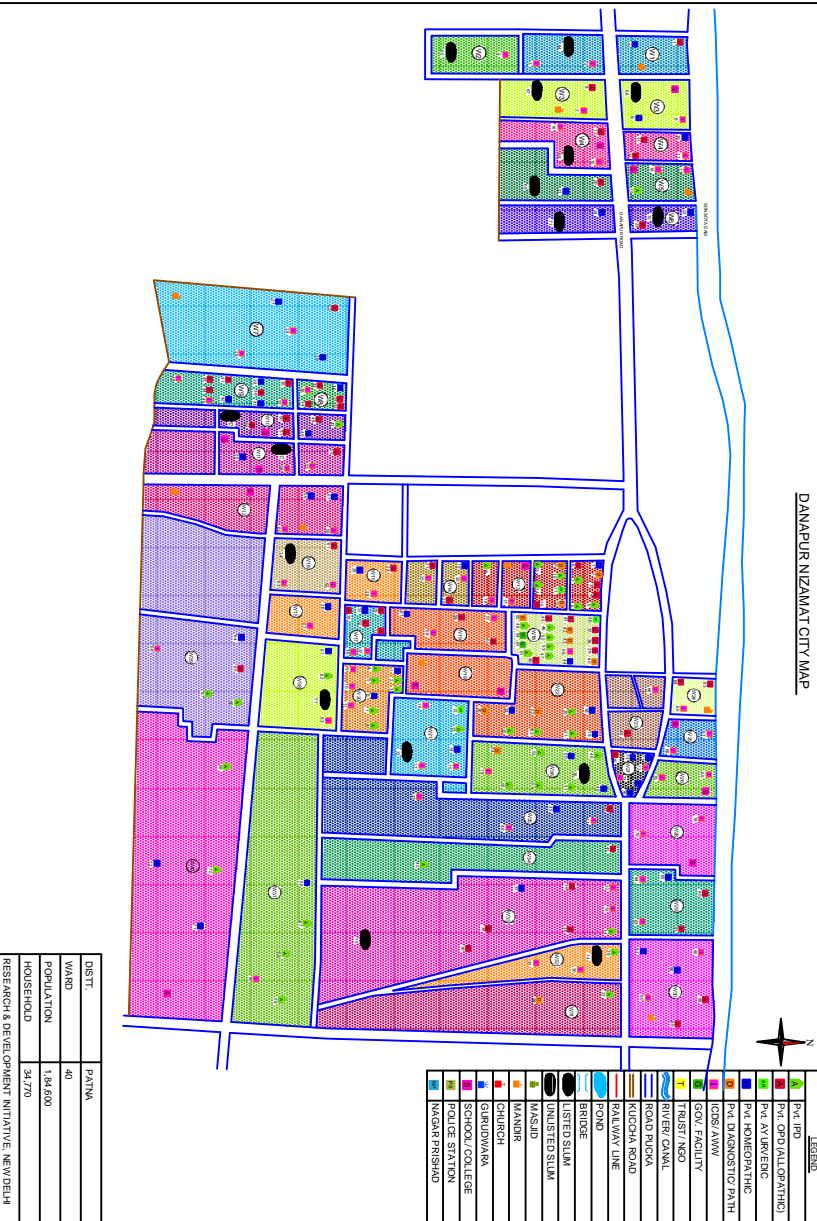

DANAPUR NIZAMAT CITY MAP

DISTT.	PATNA
WARD	40
POPULATION	1,94,600
HOUSEHOLD	34,770

RESEARCH & DEVELOPMENT INITIATIVE, NEW DELHI