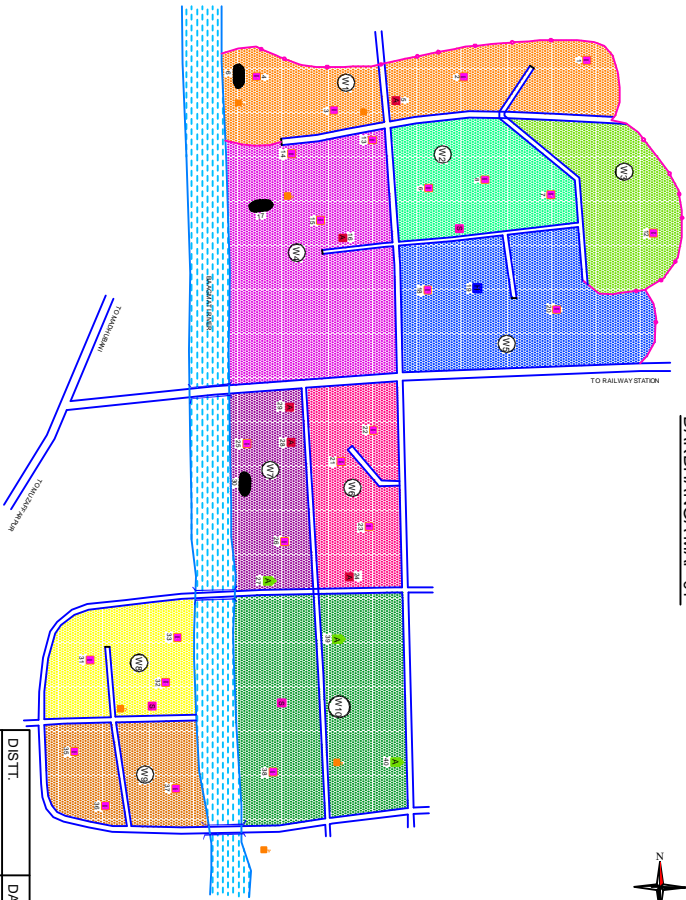

DARBHANGA MAP-01

LEGEND

	Pvt. IPD
	Pvt. OPD (ALLOPATHIC)
	Pvt. AYURVEDIC
	Pvt. HOMEOPATHIC
	Pvt. DENTIST/PAATHI
	ICDS/AMW
	GOV. FACILITY
	TRUST/NGO
	RIVER/CANAL
	ROAD PUCKA
	KUUCHA, ROAD
	RAILWAY LINE
	POND
	BRIDGE
	LISTED SLUM
	UNLISTED SLUM
	MASJID
	MANDIR
	CHURCH
	GURDWARA
	SCHOOL/ COLLEGE
	POLICE STATION
	NGAR PRSHAD

DISTT.	DARBHANGA
WARD	10
POPULATION	58,000
HOUSEHOLD	11,800
RESEARCH & DEVELOPMENT INITIATIVE, NEW DELHI	