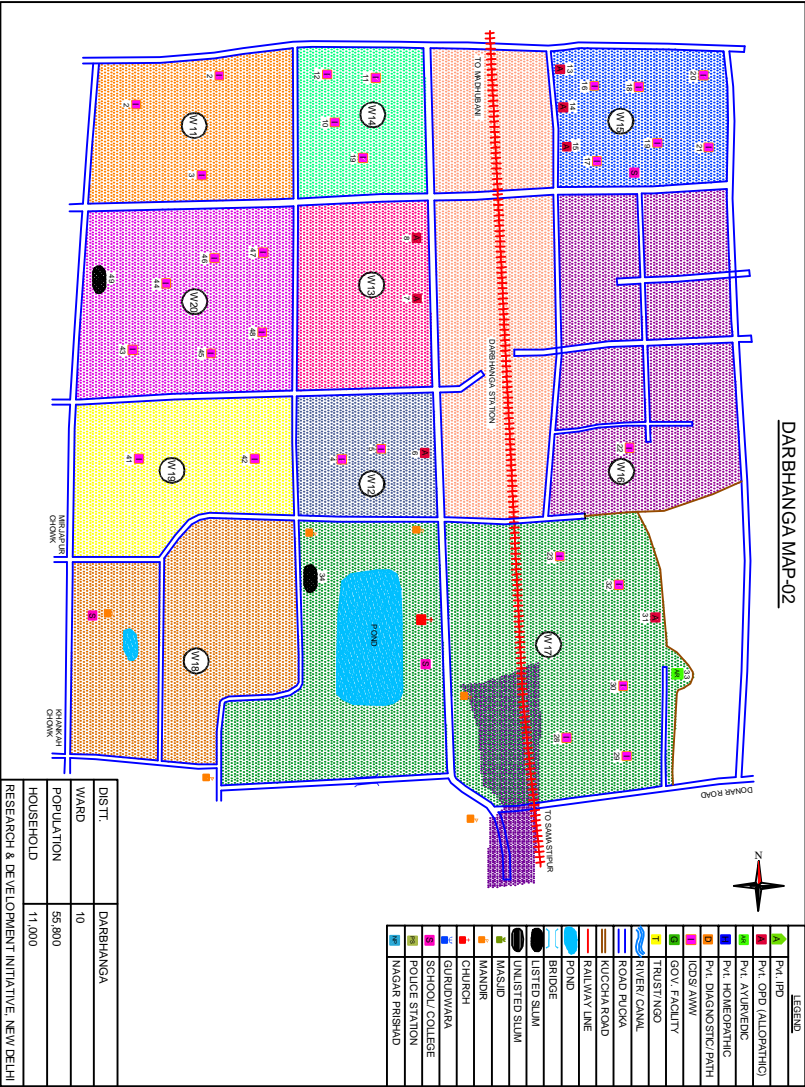

DARBHANGA MAP-02

DISTRICT	DARBHANGA
WARD	10
POPULATION	55,800
HOUSEHOLD	11,000

RESEARCH & DEVELOPMENT INITIATIVE, NEW DELHI