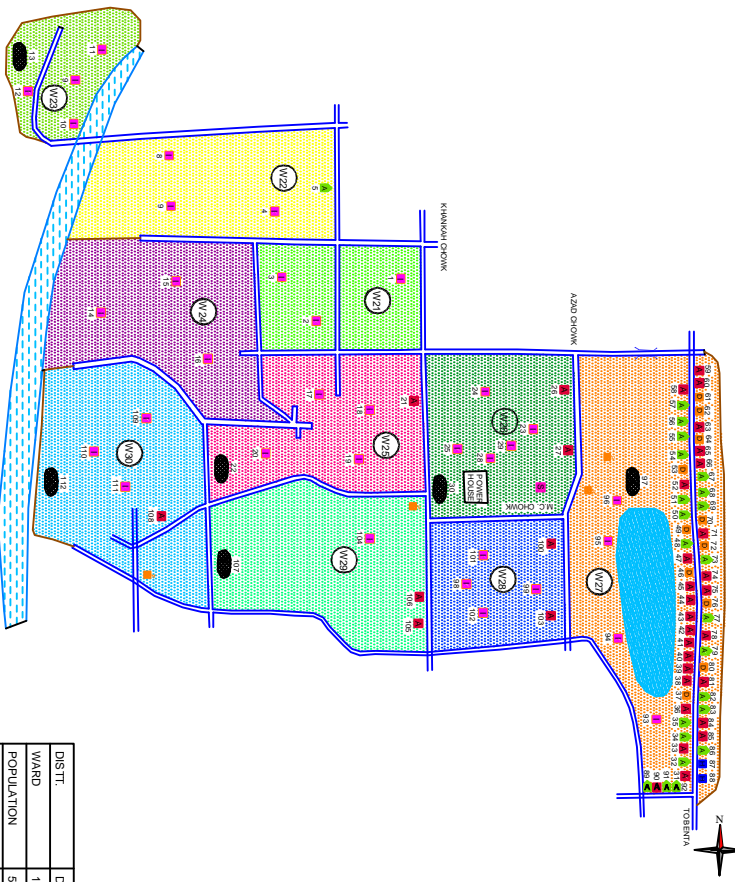

DARBHANGA MAP-03

LEGEND	
	Pvt. RD
	Pvt. OPD / ALLOPATHIC
	Pvt. AYURVEDIC
	Pvt. HOMEOPATHIC
	Pvt. DIAGNOSTIC PATH
	ICDS / M/W
	GOV. FACILITY
	TRUST / NGO
	RIVER / CANAL
	ROAD PICKA
	KUCHA ROAD
	RAILWAY LINE
	POND
	BRIDGE
	LISTED SLUM
	UNLISTED SLUM
	MASJID
	MANDIR
	CHURCH
	SHARADWARA
	SCHOOL / COLLEGE
	POLICE STATION
	NAGRI PRISAD

DISTI	DARBHANGA
WARD	10
POPULATION	56,000
HOUSEHOLD	11,200
RESEARCH & DEVELOPMENT INITIATIVE, NEW DELHI	