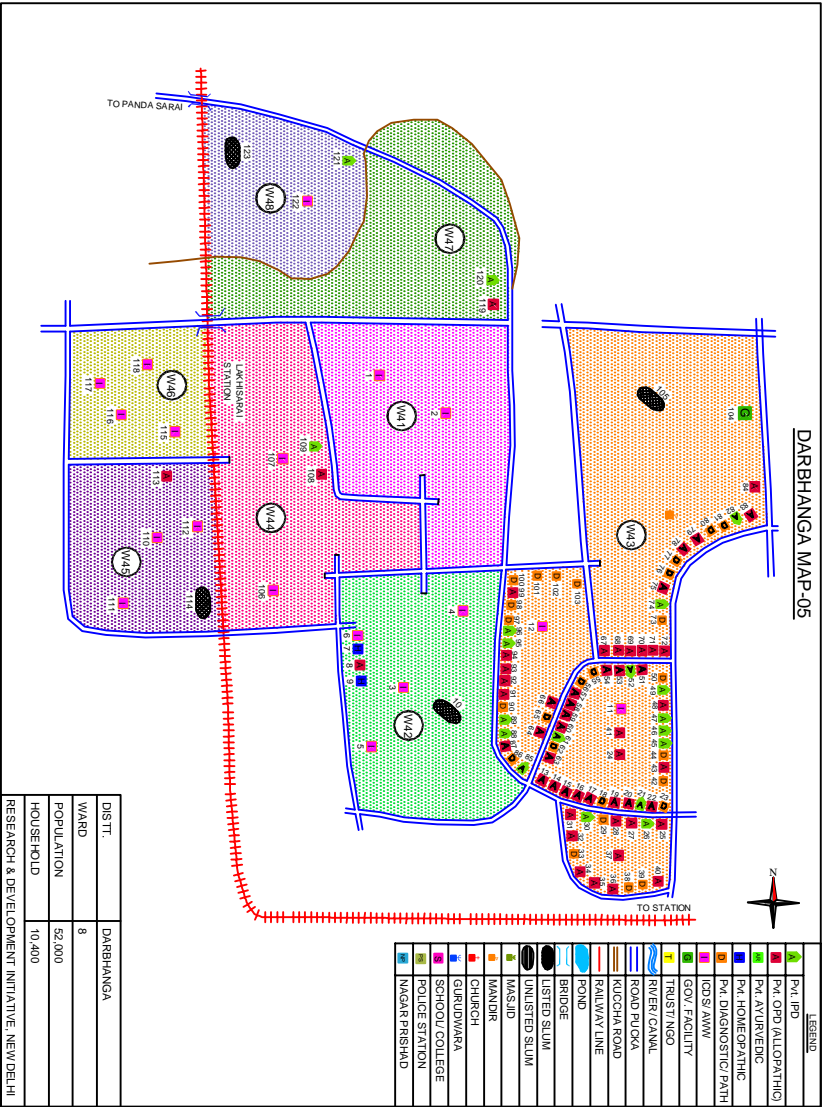

DARBHANGA MAP-05

DISTT.	DARBHANGA
WARD	8
POPULATION	52,000
HOUSE HOLD	10,400
RESEARCH & DEVELOPMENT INITIATIVE, NEW DELHI	

LEGEND	
	P.M. UPD
	P.M. OPD (ALLOPATHIC)
	P.M. AYURVEDIC
	P.M. HOMEOPATHIC
	P.M. DIAGNOSTIC/PATH
	ICDS/AMW
	GOVT FACILITY
	TRUST/NGO
	RIVER/CANAL
	ROAD PULCHA
	KUCHHA ROAD
	RAILWAY LINE
	POND
	BRIDGE
	LISTED SLUM
	UNLISTED SLUM
	MASJID
	MANDIR
	CHURCH
	GURDWARA
	SCHOOL/COLLEGE
	POLICE STATION
	MAGAR PRISHAD