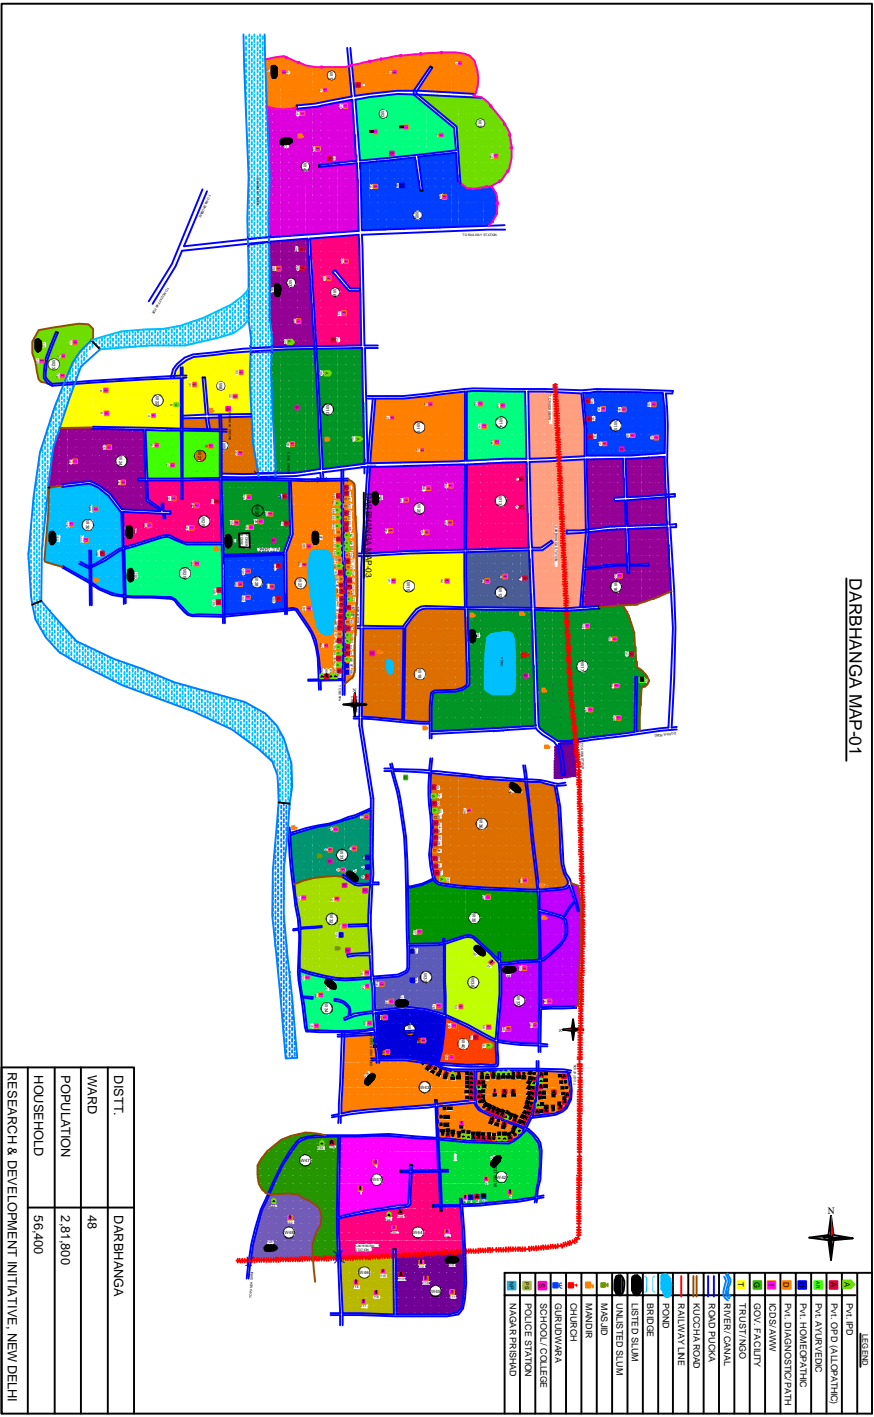

DARBHANGA MAP-01

LEGEND

	Pvt. RD
	Pvt. GRD (ALLSPRINTS)
	Pvt. AV/VEHC
	Pvt. HOME/GR/IND
	Pvt. DIAGNOSTIC/PATH
	ICDS/AMV
	GOV. FACILITY
	TRUST/NGO
	RIVER CANAL
	ROAD P/LOCAL
	KUCHIA ROAD
	RAILWAY LINE
	POND
	BRODIE
	UNLISTED SLUM
	UNLISTED SLUM
	MANJIB
	CHURCH
	SCHOOL/PALEGE
	POLICE STATION
	MAGE PERSHAD

DISTT.	DARBHANGA
WARD	48
POPULATION	2,81,800
HOUSEHOLD	56,400
RESEARCH & DEVELOPMENT INITIATIVE, NEW DELHI	