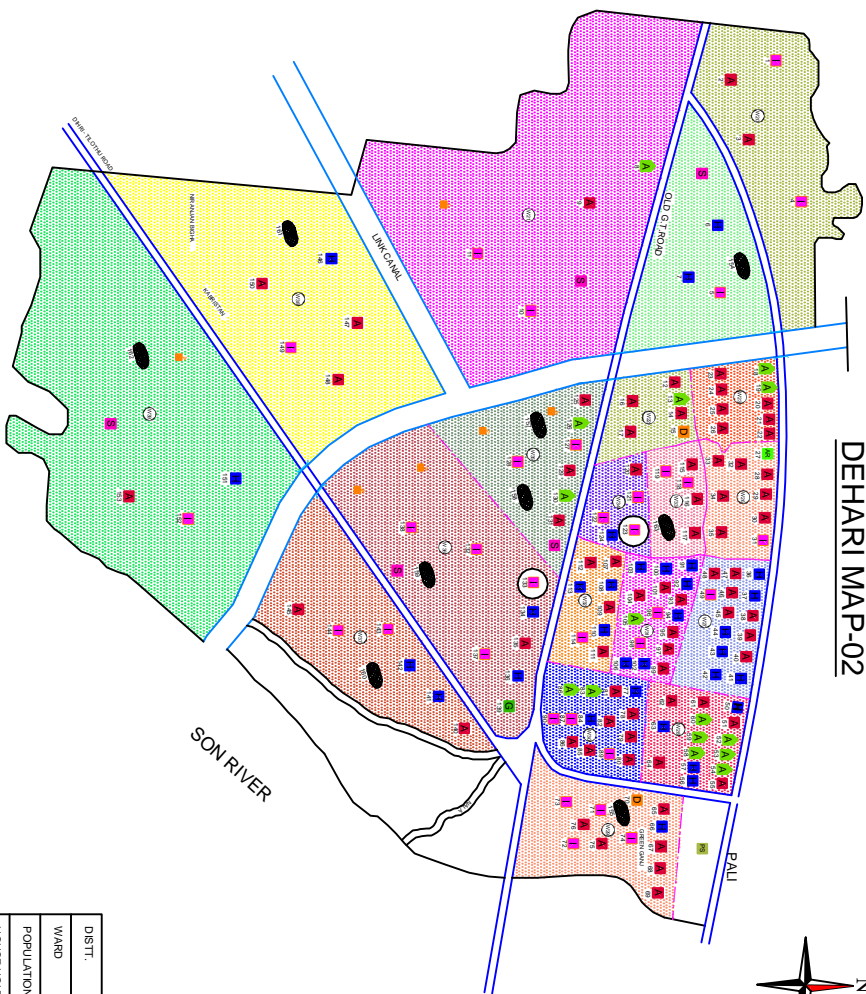

DEHARI MAP-02

LEGEND	
	IPD
	OPD (ALLOPATHIC)
	AYURVEDIC
	HOMIOPATHIC
	DIAGNOSTIC PATH
	ICDS/ AMW
	GOV. FACILITY
	TRUST/ NGO
	RIVER/ CANAL
	ROAD PUCKA
	KUCCHA ROAD
	RAILWAY LINE
	POND
	BRIDGE
	LISTED SLUM
	UNLISTED SLUM
	MASJID
	MANDIR
	CHURCH
	GURUDWARA
	SCHOOL/ COLLEGE
	POLICE STATION
	NAGAR PRSHAD

DISIT	ROHTAS
WARD	18
POPULATION	55,794
HOUSE HOLD	13,248
RESEARCH & DEVELOPMENT INITIATIVE, NEW DELHI	