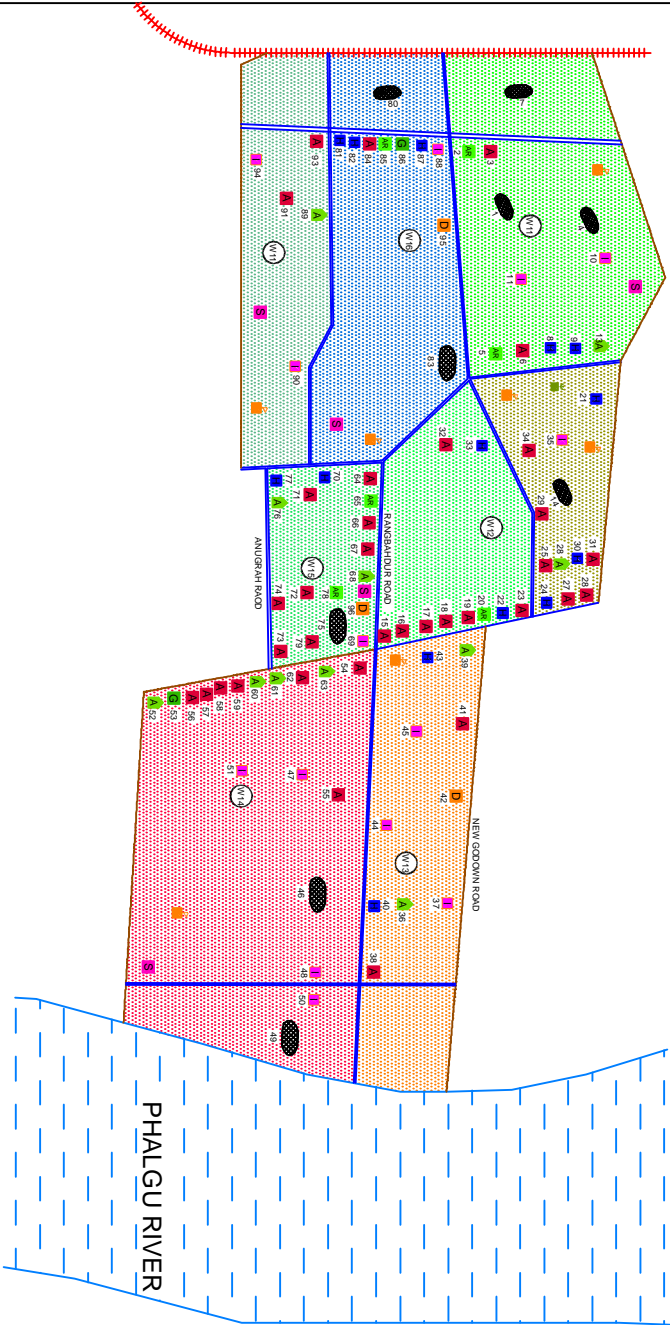

GAYAMAP-03

LEGEND	
	Pvt. IPD
	Pvt. OPD (ALLOPATHIC)
	Pvt. AYURVEDIC
	Pvt. HOMEOPATHIC
	Pvt. DIAGNOSTIC/ PATH
	ICDS/ AWW
	GOV. FACILITY
	TRUST/ NGO
	RIVER/ CANAL
	ROAD PUCKA
	KUCCHA ROAD
	RAILWAY LINE
	POND
	BRIDGE
	LISTED SLUM
	UNLISTED SLUM
	MASJID
	MANDIR
	CHURCH
	GURUDWARA
	SCHOOL/ COLLEGE
	POLICE STATION
	NAGAR PRISHAD

DISTT.	GAYA
WARD	7
POPULATION	57,600
HOUSEHOLD	10,550
RESEARCH & DEVELOPMENT INITIATIVE, NEWDELHI	