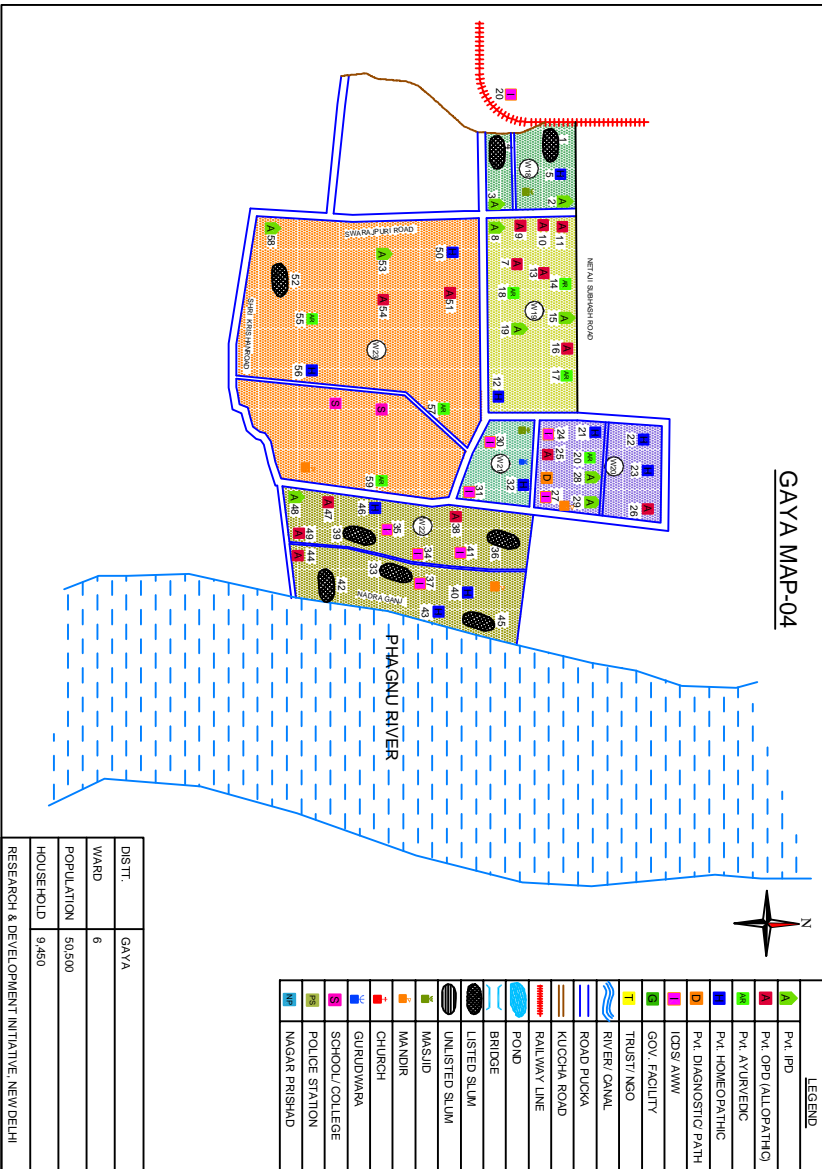

GAYA MAP-04

LEGEND

	P.H. IPD
	P.H. OPD (ALLOPATHIC)
	P.H. AYURVEDIC
	P.H. HOMEOPATHIC
	P.H. DIAGNOSTIC PATH
	I.C.D.S./A.M.W.
	GOV. FACILITY
	TRUST/NGO
	RIVER/CANAL
	ROAD PUCKA
	KUCCHA ROAD
	RAILWAY LINE
	POND
	BRIDGE
	LISTED SLUM
	UNLISTED SLUM
	MASJID
	MANDIR
	CHURCH
	GURUDWARA
	SCHOOL/COLLEGE
	POLICE STATION
	NAGAR PRISHAD

DISTT.	GAYA
WARD	6
POPULATION	50,500
HOUSEHOLD	9,450
RESEARCH & DEVELOPMENT INITIATIVE, NEW DELHI	