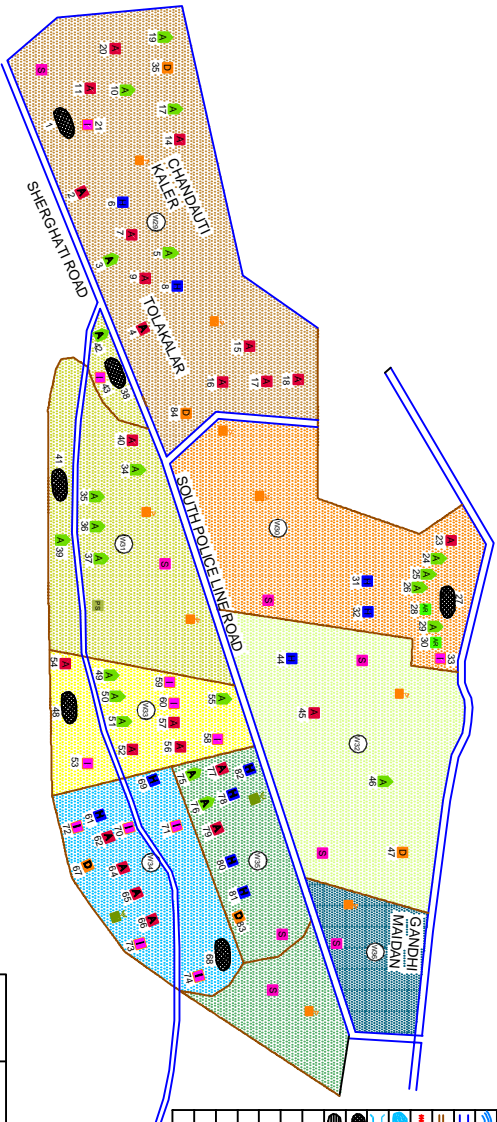

GAYA MAP-05

LEGEND	
	Pt. IPD
	Pt. OPD (ALLOPATHIC)
	Pt. AYURVEDIC
	Pt. HOMEOPATHIC
	Pt. DIAGNOSTIC PATH
	ICDS/ AMW
	GOV. FACILITY
	TRUST/ NGO
	RIVER/CANAL
	ROAD PUGKA
	KUCHIA ROAD
	RAILWAY LINE
	POND
	BRIDGE
	UNLISTED SLUM
	LISTED SLUM
	MASJID
	MANIR
	CHURCH
	GURUDWARA
	SCHOOL/ COLLEGE
	POLICE STATION
	NAGAR PRISHAD

DISTT.	GAYA
WARD	8
POPULATION	71,100
HOUSEHOLD	13,570
RESEARCH & DEVELOPMENT INITIATIVE NEW DELHI	