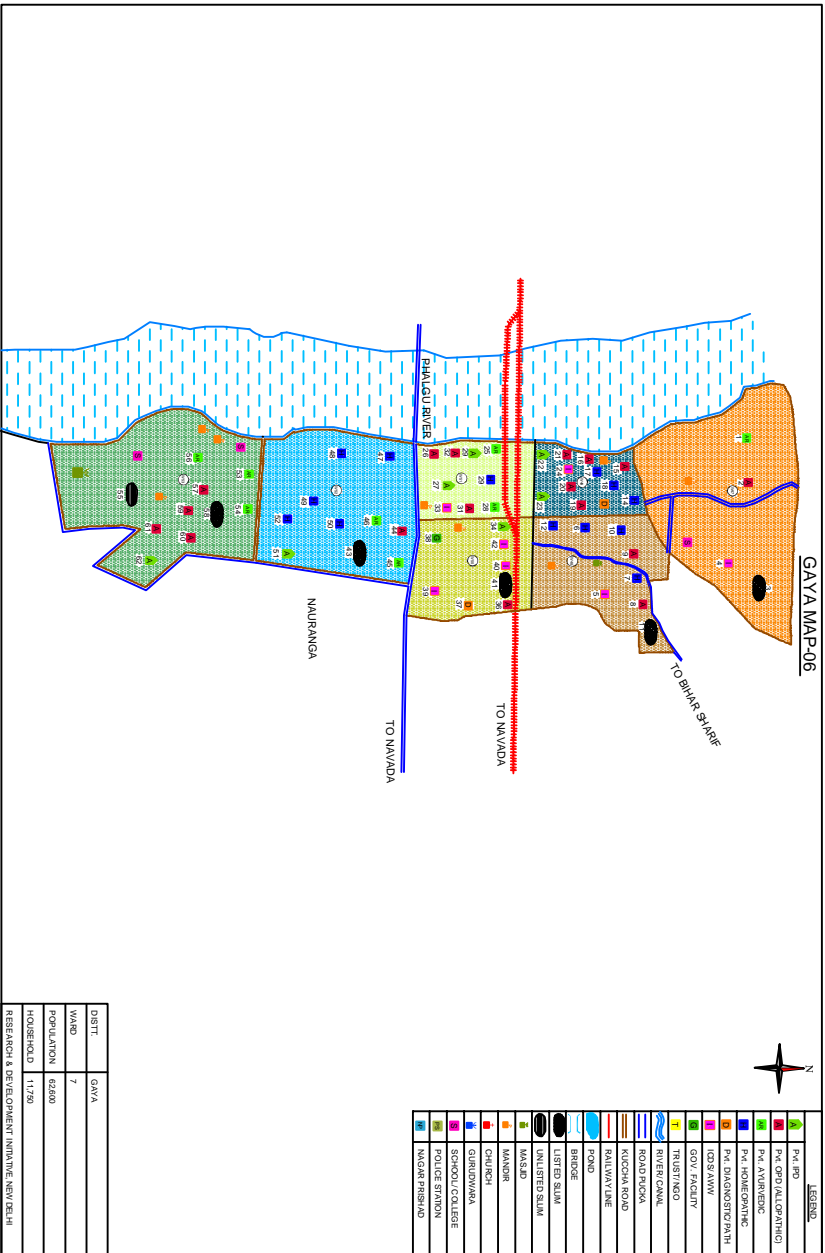

GAYA MAP-06

**LEGEND**

	Pvt. JRD
	Pvt. GPD/ALCOA/PHD
	Pvt. A/VA/BE/IC
	Pvt. HOME/OWNING
	Pvt. DIAGNOSTIC/PAITH
	ICDS/AMV
	GOV. FACILITY
	TRUSTING
	RIVER/CANAL
	ROAD/PIKKA
	KUCHIA ROAD
	RAILWAY LINE
	POND
	BRIDGE
	LIMITED SLAM
	UNLIMITED SLAM
	MASAD
	WATER
	CHURCH
	GURUDWARA
	SCHOOL/COLLEGE
	POLICE STATION
	W/GR PRIS/SHAD

DISTT.	GAYA
WARD	7
POPULATION	62500
HOUSEHOLD	11729
RESEARCH & DEVELOPMENT INSTITUTE NEW DELHI	