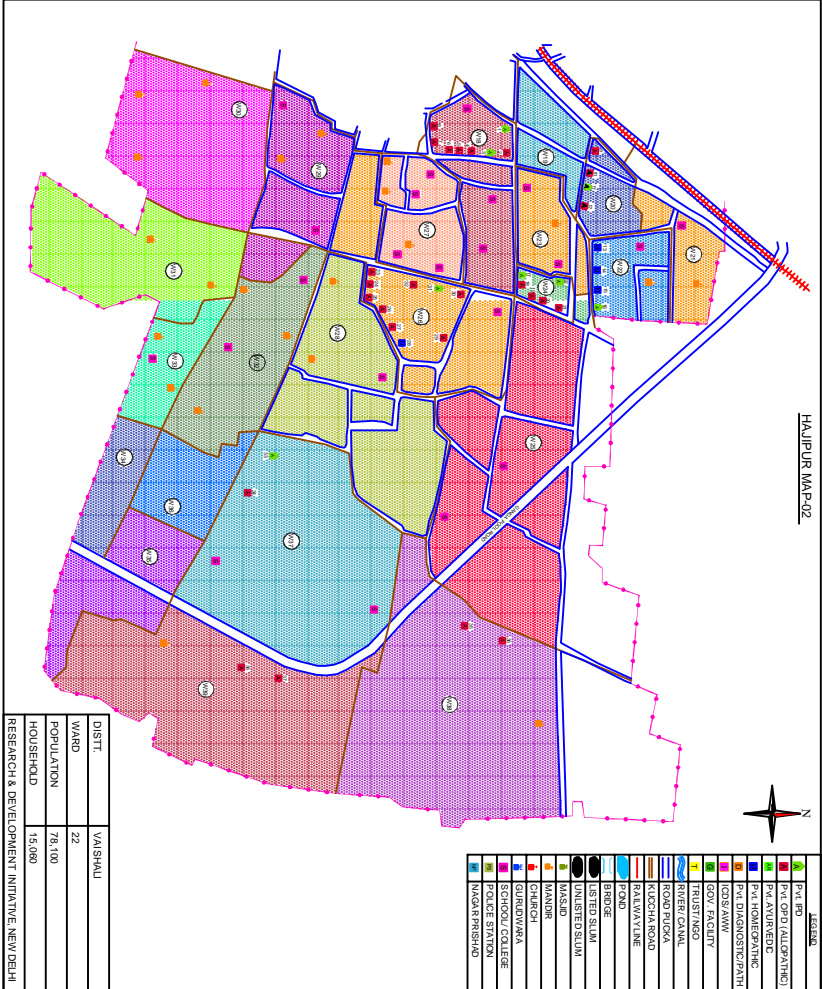

HAJIPUR MAP-02

DISTT	VAISHALI
WARD	22
POPULATION	78,100
HOUSEHOLD	15,090

RESEARCH & DEVELOPMENT INITIATIVE, NEW DELHI