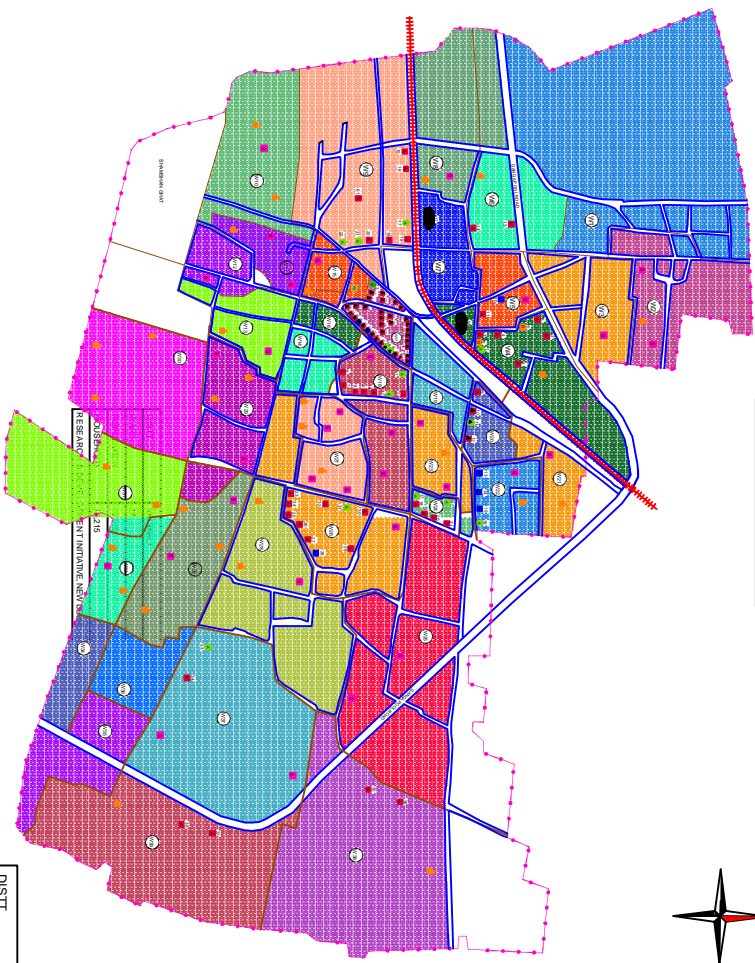

# HAIJIPUR CITY MAP

**LEGEND**

	P.M. IPH
	P.M. OPD (ALL/PT/HO)
	P.M. AYURVEDIC
	P.M. HOMEOPATHIC
	P.M. DIAGNOSTIC/PATH
	ICDS/AMW
	GOV. FACILITY
	TRUST/NGO
	RIVER/CANAL
	ROAD PUGKA
	KUDCHA ROAD
	RAILWAY LINE
	POND
	BRIDGE
	LISTED SLUM
	UNLISTED SLUM
	MASJID
	MANDIR
	CHURCH
	GHANAWARA
	SCHOOL/COLLEGE
	POLICE STATION
	MAGAR PRISHAD

DISTT.	VAISHALI
WARD	39
POPULATION	1,56,050
HOUSEHOLD	30,275
RESEARCH & DEVELOPMENT INITIATIVE, NEW DELHI	