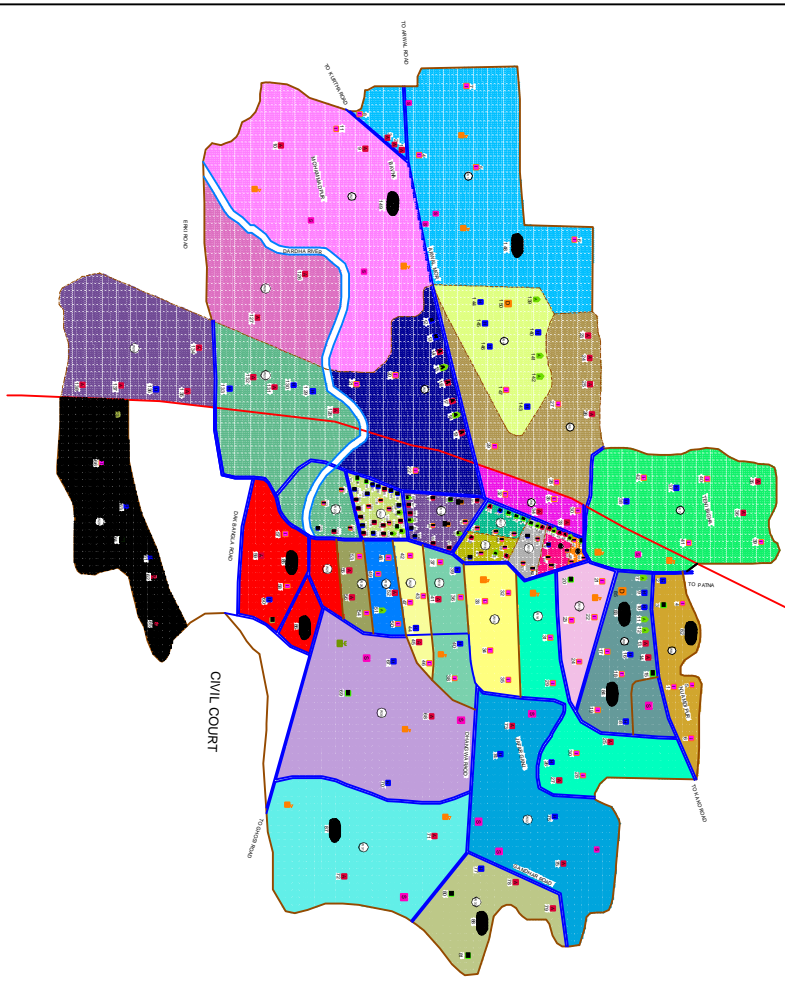

JEHANABAD CITY MAP

DISTT.	JEHANABAD
TOTAL WARD	34
POPULATION	92,534
HOUSE HOOD	16,800
RESEARCH & DEVELOPMENT INITIATIVE, NEW DELHI