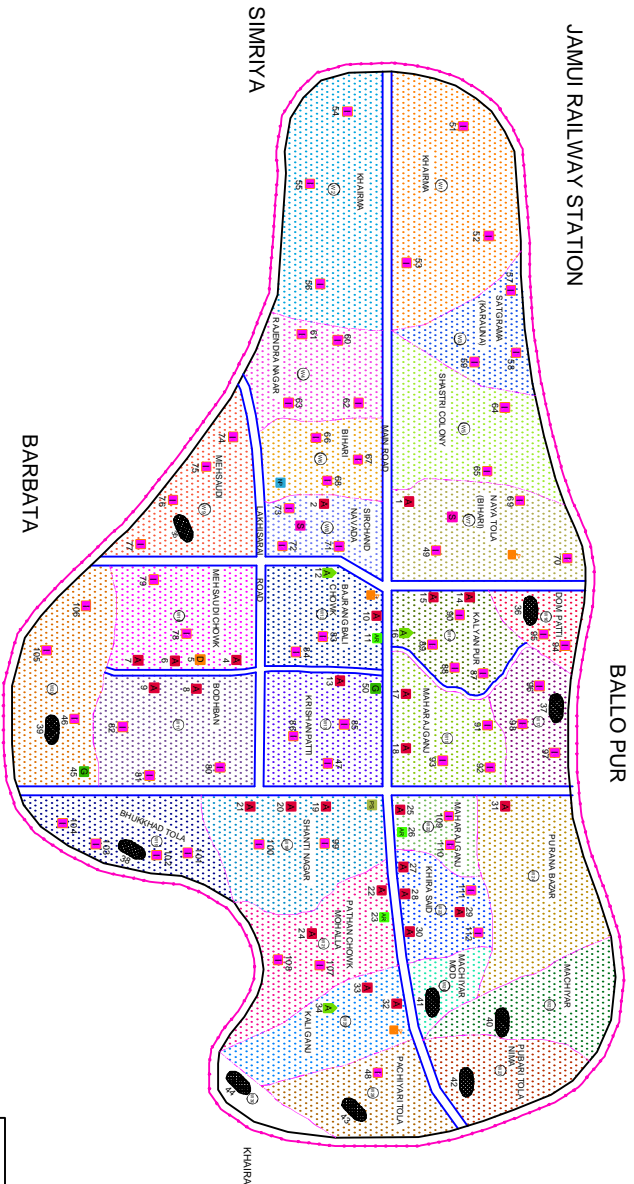

JAMUI CITY MAP

LEGEND	
	IPD
	OPD (JALOPATHI)
	AYURVEDIC
	HOMEOPATHIC
	DIAGNOSTIC/PATH
	ICDS/ AMW
	GOV. FACILITY
	TRUST/ NGO
	RIVER/ CANAL
	ROAD/ FLUCKA
	KACCHHA ROAD
	RAILWAY LINE
	POND
	BRIDGE
	LISTED SLUM
	UNLISTED SLUM
	MASJID
	MANDIR
	CHURCH
	GURUDWARA
	SCHOOL/ COLLEGE
	POLICE STATION
	NAGAR PRSHAD

DISTI	JAMUI
WARD	30
POPULATION	70,000
HOUSE HOLD	14,500
RESEARCH & DEVELOPMENT INITIATIVE, NEW DELHI	