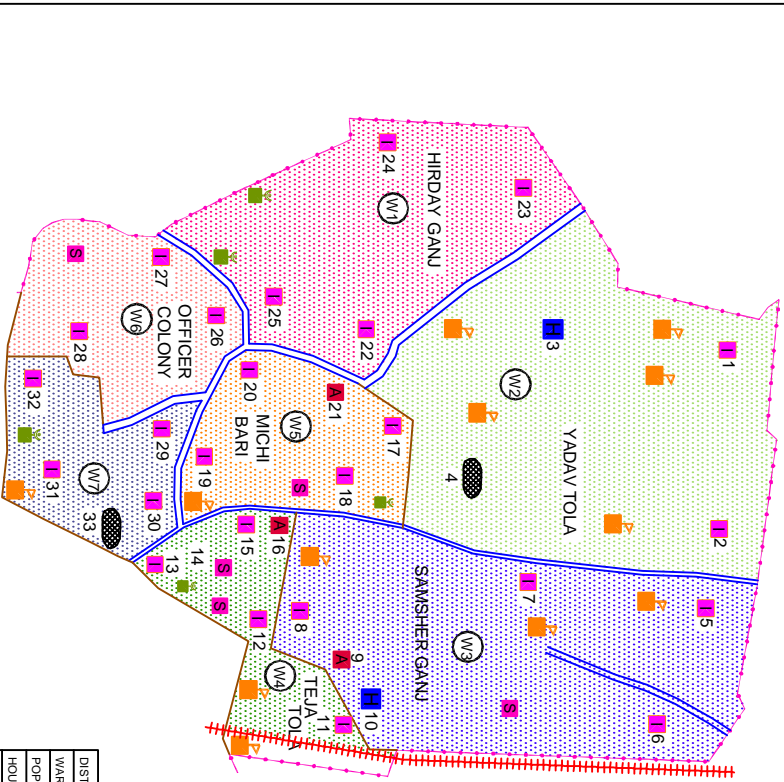

KATHIAR MAP-01

LEGEND

	Pvt. IPD
	Pvt. OPD (ALLOPATHIC)
	Pvt. AYURVEDIC
	Pvt. HOMEOPATHIC
	Pvt. DIAGNOSTIC/ PATH
	ICDS/ AMW
	GOV. FACILITY
	TRUST/ NGO
	RIVER/ CANAL
	ROAD PUCKA
	KUCHA ROAD
	RAILWAY LINE
	POND
	BRIDGE
	LISTED SLUM
	UNLISTED SLUM
	MASJID
	MANDIR
	CHURCH
	GURUDWARA
	SCHOOL/ COLLEGE
	POLICE STATION
	INMAGAR PRISHAD

DISTT.	KATHIAR
WARD	7
POPULATION	51,100
HOUSEHOLD	9,710
RESEARCH & DEVELOPMENT INITIATIVE, NEW DELHI	