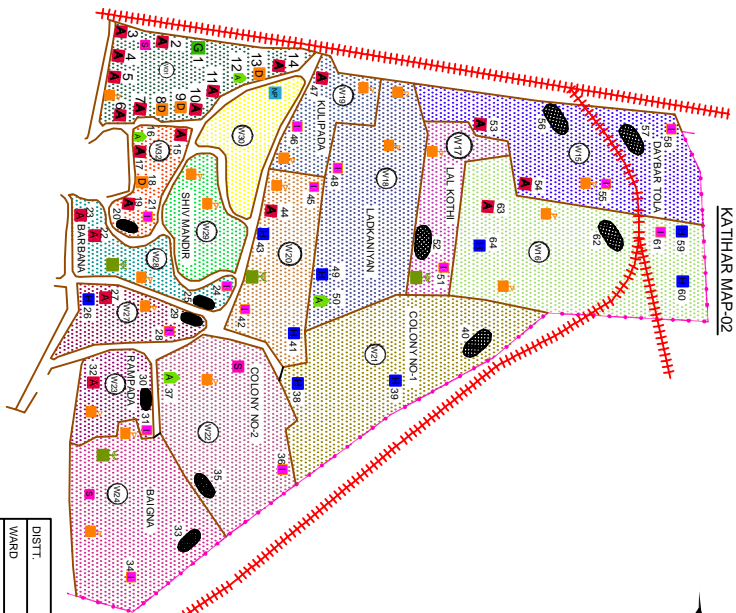

KATHAR MAP-02

LEGEND	
	P.V. P.D
	P.V. OPD (ALOPATHIC)
	P.V. AYURVEDIC
	P.V. HOMEOPATHIC
	P.V. DIAGNOSTIC/PATH
	ICDS /M/W
	GOV. FACILITY
	TRUST/NGO
	RIVER/CANAL
	ROAD/PUBLIC
	KUCCHA ROAD
	RAILWAY LINE
	POND
	BRIDGE
	LISTED SLUM
	UNLISTED SLUM
	MASJID
	MANDIR
	CHURCH
	GURUDWARA
	SCHOOL/COLLEGE
	POLICE STATION
	NAGAR PRASHAD

DISTT.	KATHAR
WARD	16
POPULATION	63,082
HOUSEHOLD	15,275
RESEARCH & DEVELOPMENT INITIATIVE, NEWDELHI	