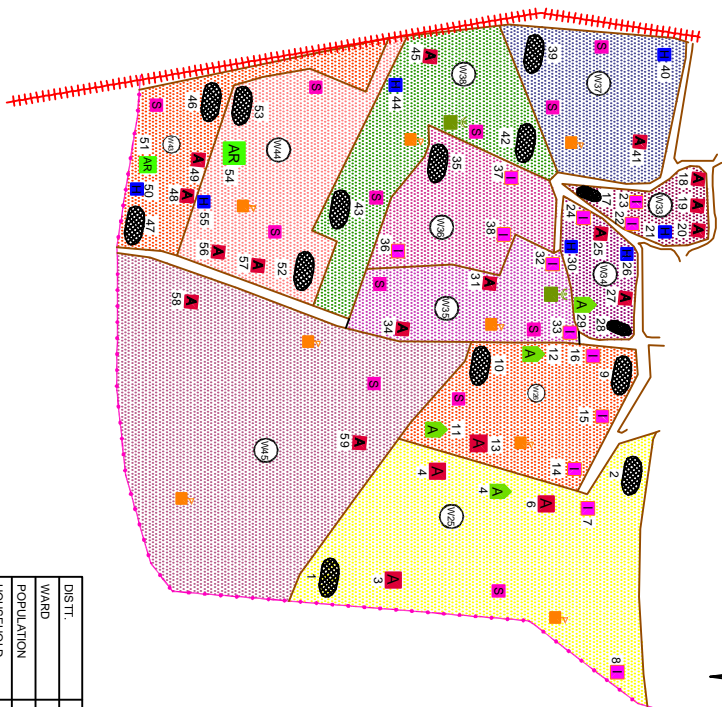

KATHHAR MAP-03

LEGEND	
	Pvt. IPD
	Pvt. OPD (ALLOPATHIC)
	Pvt. AYURVEDIC
	Pvt. HOMEOPATHIC
	Pvt. DIAGNOSTIC/ PATH
	ICDS/ AMW
	GOV. FACILITY
	TRUST/ NGO
	RIVER/ CANAL
	ROAD/ PUCKA
	KUCCIA ROAD
	RAILWAY LINE
	POND
	BRIDGE
	LISTED SLUM
	UNLISTED SLUM
	MASJID
	MANDIR
	CHURCH
	GURUDWARA
	SCHOOL/ COLLEGE
	POLICE STATION
	MASJID PRSHAD

DISTT	KATHHAR
WARD	11
POPULATION	60,300
HOUSEHOLD	16,136
RESEARCH & DEVELOPMENT INITIATIVE, NEW DELHI	