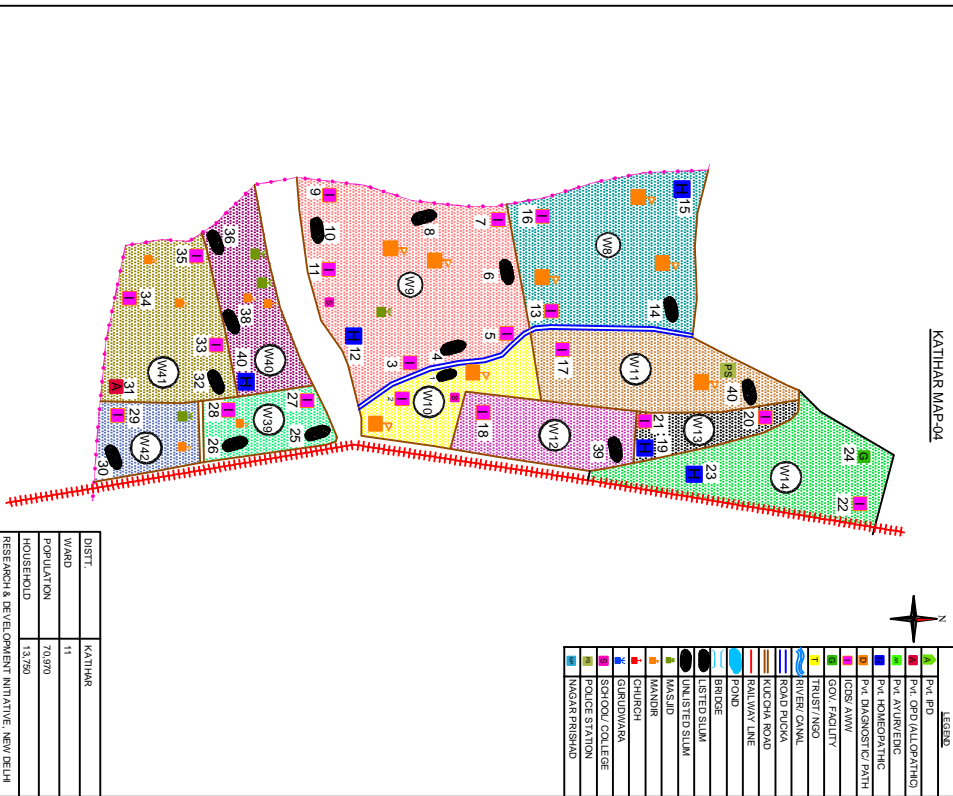

KATHIHAR MAP-04

DISTT.	KATHIHAR
WARD	11
POPULATION	76,970
HOUSEHOLD	13,760
RESEARCH & DEVELOPMENT INITIATIVE, NEW DELHI