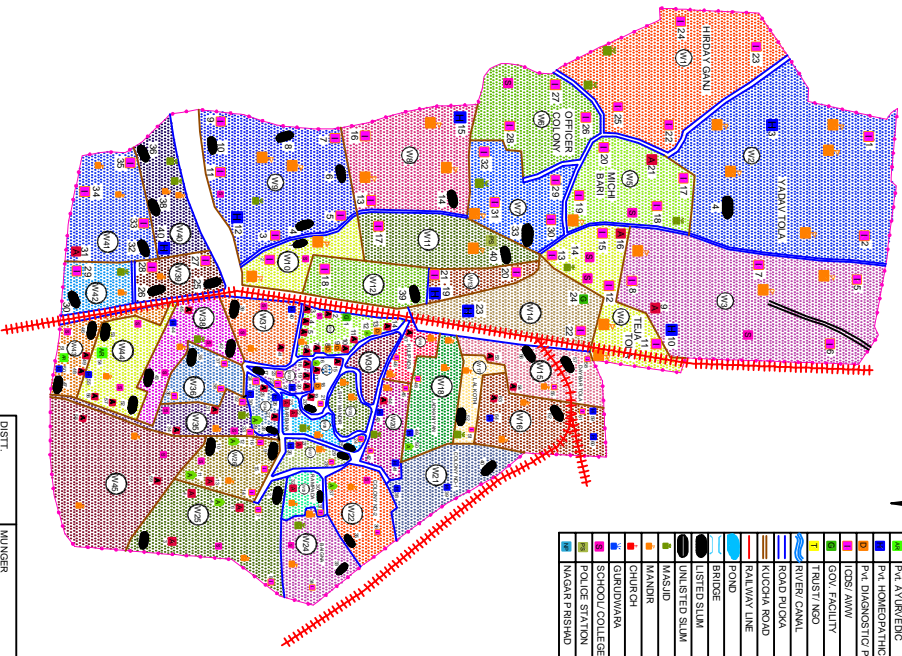

KATHIAR CITY MAP

LEGEND	
	Pd. GPD ALLOPATHIC
	Pd. AYURVEDIC
	Pd. HOMEOPATHIC
	Pd. DIAGNOSTIC PATH
	IGSS / AMW
	GOV. FACILITY
	TRUST / NGO
	ENTER CANAL
	ROAD / POOL
	KULCHA ROAD
	RAILWAY LINE
	POUND
	BRIDGE
	LISTED SLUM
	UNLISTED SLUM
	MASJID
	MANDIR
	CHURCH
	GRANDWARA
	SCHOOL / COLLEGE
	POLICE STATION
	MAGAR PRISHAD

DISTT.	MUNGER
WARD	46
POPULATION	2,45,432
HOUSEHOLD	54,871
RESEARCH & DEVELOPMENT INITIATIVE, NEW DELHI	