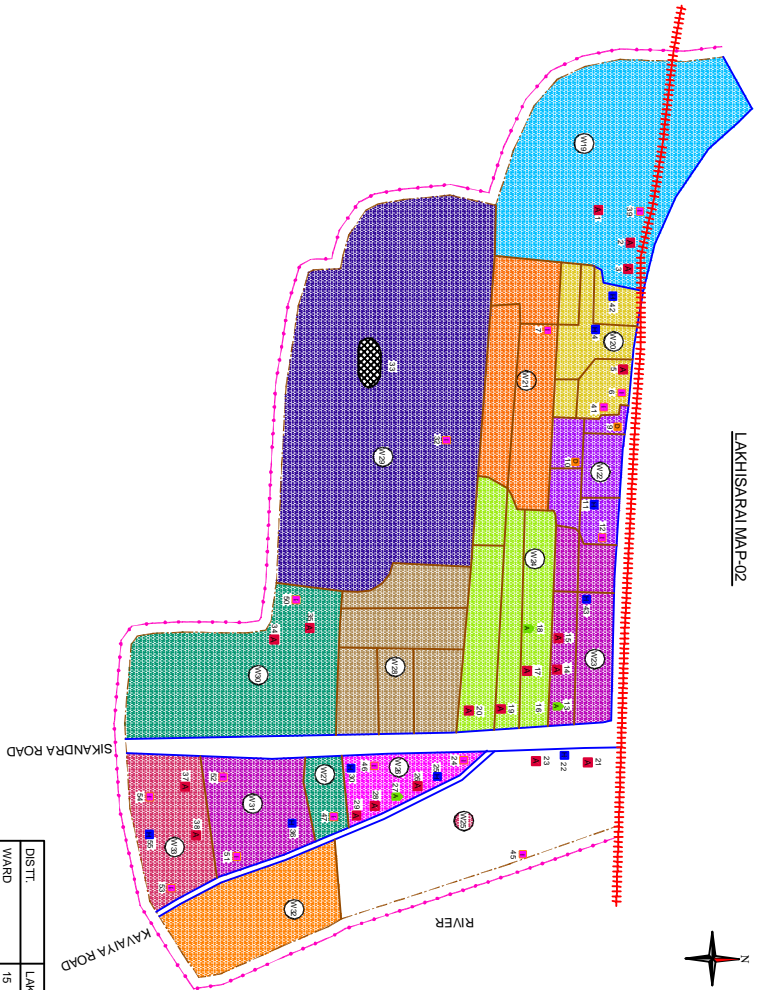

LAKHISARAI MAP-02

LEGEND

	IPD
	OPD (ALLOPATHIC)
	AYURVEDIC
	HOMIOPATHIC
	DIAGNOSTIC PATH
	CO'S/AWW
	GOV. FACILITY
	TRUST/ NGO
	RIVER/ CANAL
	ROAD PUCKA
	KUCCHA ROAD
	RAILWAY LINE
	POND
	BRIDGE
	LISTED SLUM
	UNLISTED SLUM
	MASJID
	MANDIR
	CHURCH
	GURUDWARA
	SCHOOL/ COLLEGE
	POLICE STATION
	MAGAR PRISHAD

DISTT.	LAKHISARAI
WARD	15
POPULATION	39,300
HOUSEHOLD	7,595
RESEARCH & DEVELOPMENT INITIATIVE, NEW DELHI	