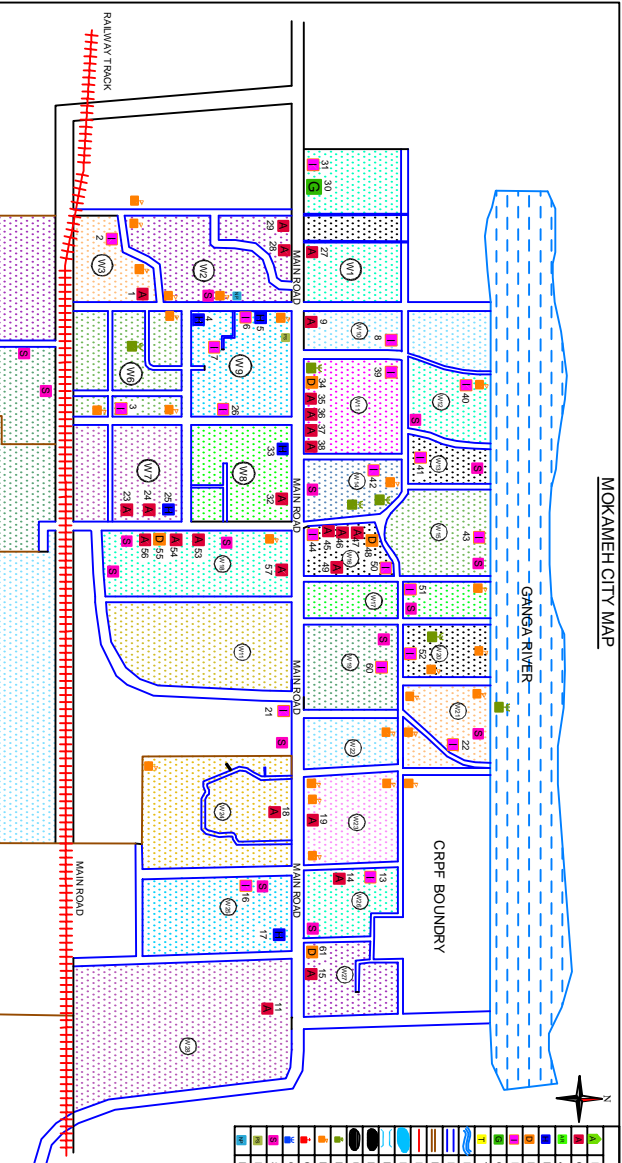

MOKAMIEH CITY MAP

DISTT.	PATNA
WARD	28
POPULATION	72229
HOUSEHOLD	12200
RESEARCH & DEVELOPMENT INITIATIVE, NEW DELHI