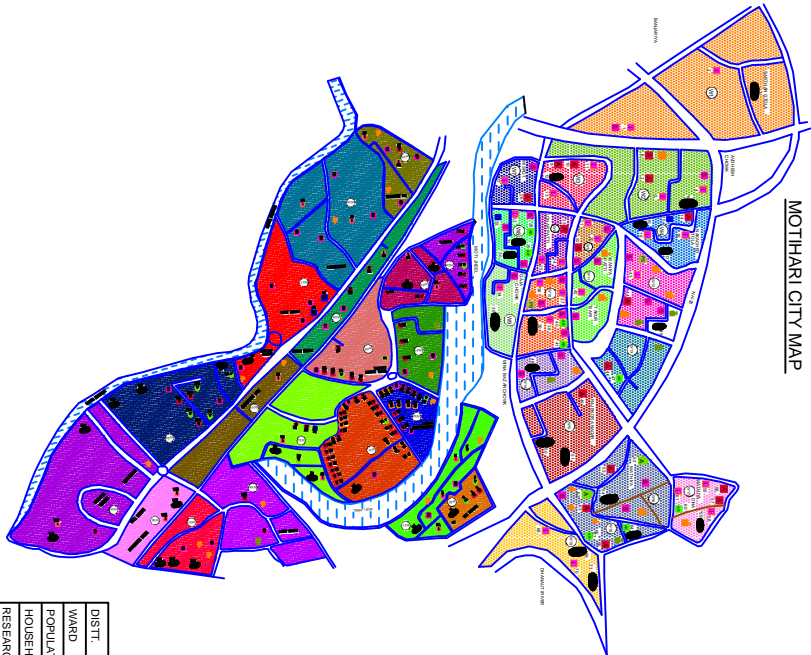

MOTIHARI CITY MAP

LEGEND	
	Pd. IPD
	Pd. OPD (ALL OPATHIC)
	Pd. AYURVEDIC
	Pd. HOMEOPATHIC
	Pd. DIAGNOSTIC/PATH
	ICDS/AMW
	GOV. FACILITY
	TRUST/NGO
	RIVER CANAL
	ROAD PUCKA
	KUCCHA ROAD
	RAILWAY LINE
	POND
	BRIDGE
	LISTED SLUM
	UNLISTED SLUM
	MANSID
	MANDIR
	CHURCH
	GURUDWARA
	SCHOOL/COLLEGE
	POLICE STATION
	NAGAR PRISHAD

DISTT.	PURBA CHAMPARAN
WARD	38
POPULATION	1,53,250
HOUSEHOLD	22,370

RESEARCH & DEVELOPMENT INITIATIVE: NEW DELHI