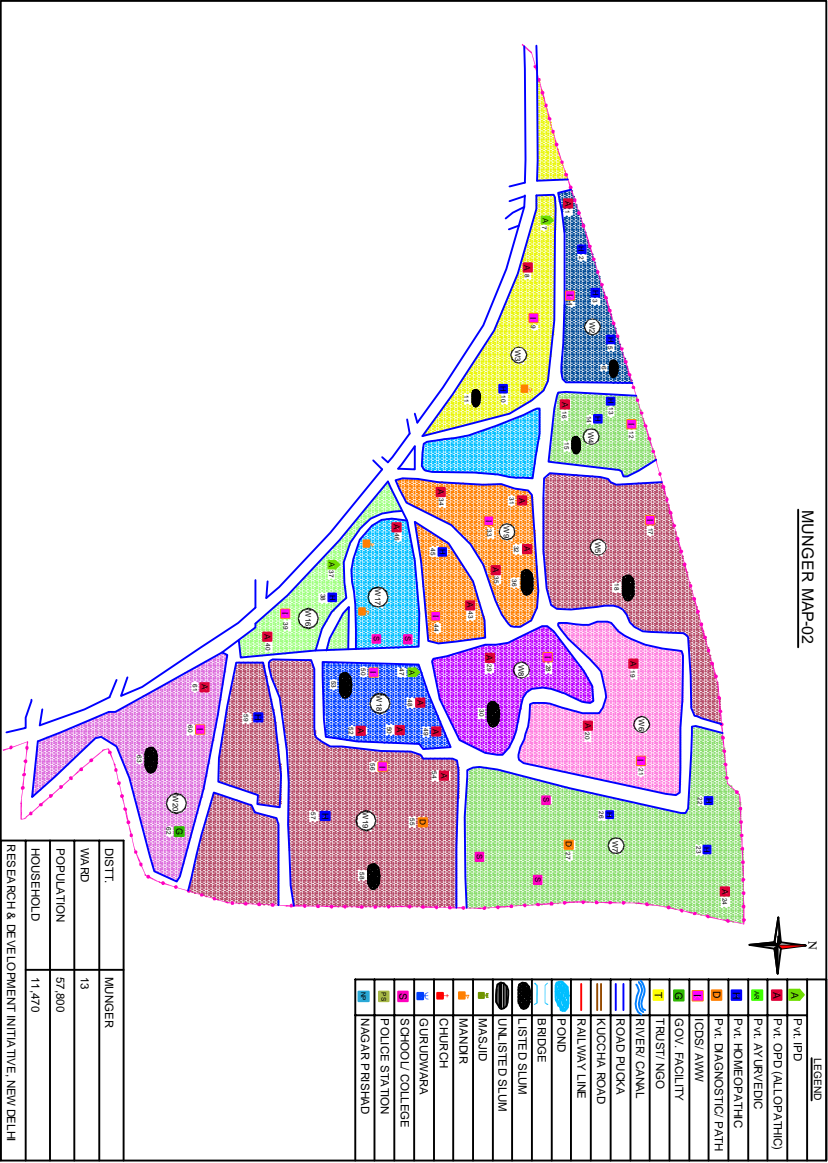

MUNGER MAP-02

LEGEND

	Pvt. LPD
	Pvt. OPD (ALLOPATHIC)
	Pvt. AYURVEDIC
	Pvt. HOMEOPATHIC
	Pvt. DIAGNOSTIC/ PATH
	ICDS/ AMW
	GOV. FACILITY
	TRUST/ NGO
	RIVER/ CANAL
	ROAD/ PUGGA
	KUOOCHA ROAD
	RAILWAY LINE
	POND
	BRIDGE
	LISTED SLUM
	UNLISTED SLUM
	MASJID
	MANDIR
	CHURCH
	GURUDWARA
	SCHOOL/ COLLEGE
	POLICE STATION
	NGAR PRSHAD

DISTT.	MUNGER
WARD	13
POPULATION	57,800
HOUSEHOLD	11,470
RESEARCH & DEVELOPMENT INITIATIVE, NEW DELHI	