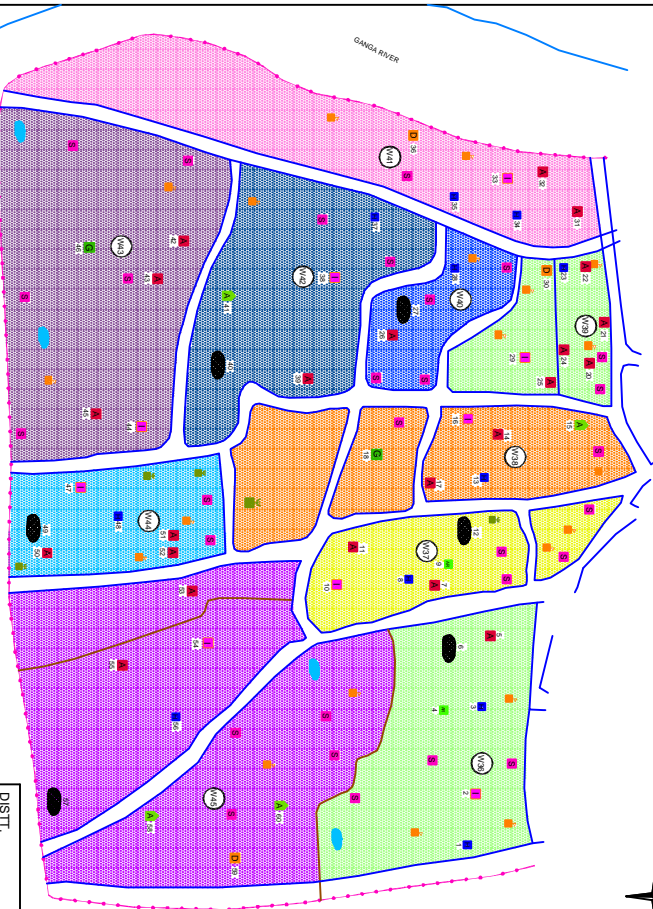

MUNGER MAP-03

LEGEND	
	Pvt. IPD
	Pvt. OPD (ALLOPATHIC)
	Pvt. AYURVEDIC
	Pvt. HOMEOPATHIC
	Pvt. DIAGNOSTIC/PATH
	ICDS/ AMW
	GOV. FACILITY
	TRUST/ NGO
	RIVER/ CANAL
	ROAD PULOCA
	KUCCHA ROAD
	RAILWAY LINE
	FOND
	BRIDGE
	LISTED SLUM
	UNLISTED SLUM
	MASJID
	MANDIR
	CHURCH
	GURUDWARA
	SCHOOL/ COLLEGE
	POLICE STATION
	NAGAR PRISHAD

DISTT.	MUNGER
WARD	10
POPULATION	52,400
HOUSEHOLD	10,685
RESEARCH & DEVELOPMENT INITIATIVE, NEW DELHI	