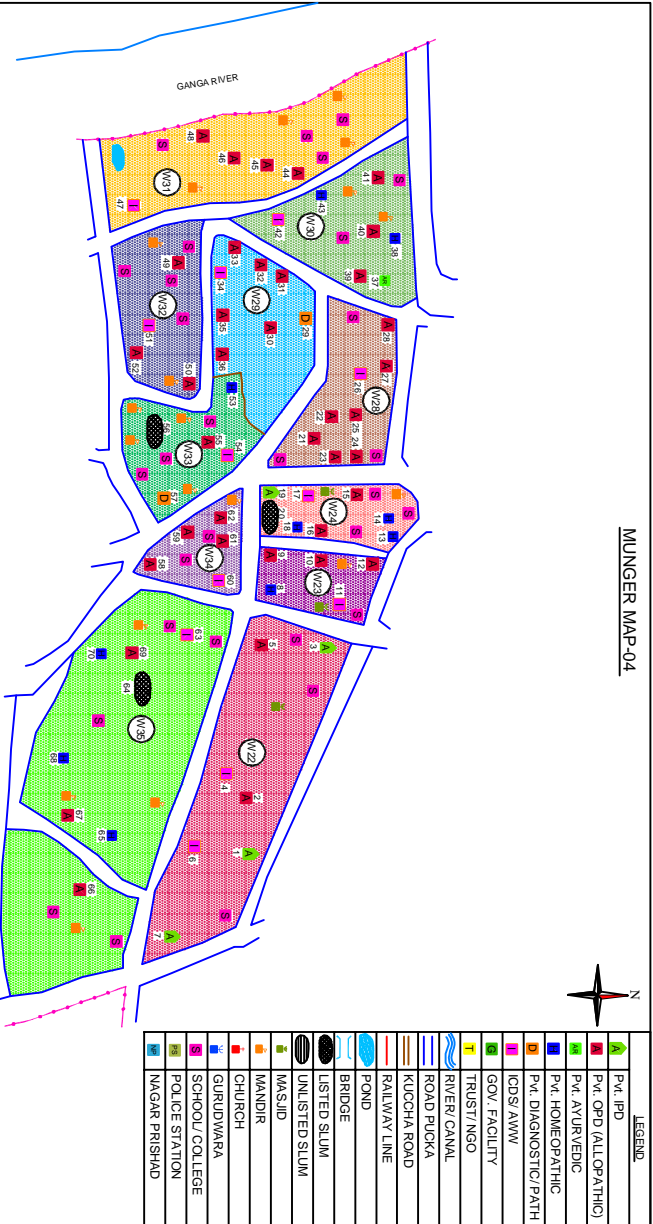

MUNGER MAP-04

LEGEND

	Pvt. IPD
	Pvt. OPD (ALLOPATHIC)
	Pvt. AYURVEDIC
	Pvt. HOMEOPATHIC
	Pvt. DIAGNOSTIC/PATH
	ICDS/AWW
	GOV. FACILITY
	TRUST/NGO
	RIVER/ CANAL
	ROAD PUCKA
	KUCCHA ROAD
	RAILWAY LINE
	POND
	BRIDGE
	LISTED SLUM
	UNLISTED SLUM
	MASSJID
	MANDIR
	CHURCH
	GURUDWARA
	SCHOOL/ COLLEGE
	POLICE STATION
	NAGAR PRISHAD

DISTT.	MUNGER
WARD	11
POPULATION	51,200
HOUSEHOLD	10,320
RESEARCH & DEVELOPMENT INITIATIVE: NEW DELHI	