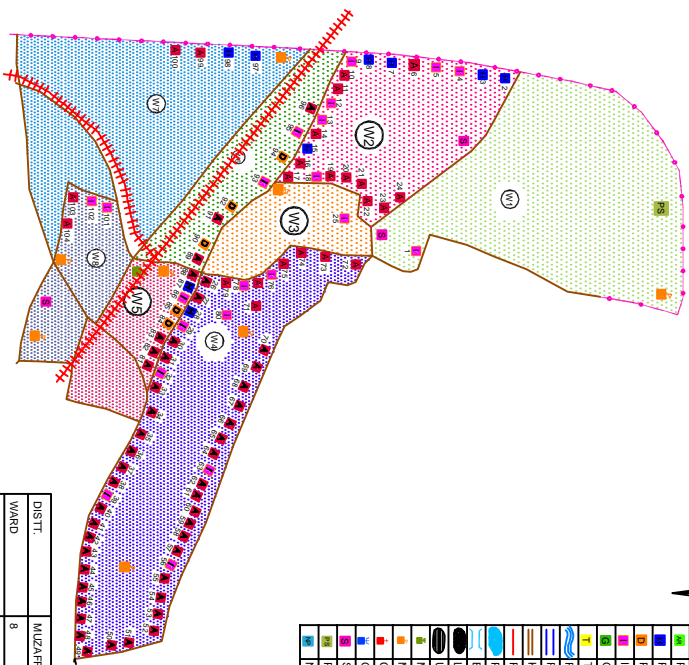

MUZAFFARPUR MAP-01

LEGEND	
	Pvt. HPD
	Pvt. OPD (ALLOPATHIC)
	Pvt. AYURVEDIC
	Pvt. HOMEOPATHIC
	Pvt. DIAGNOSTIC/ PATH
	IGDS/ AMW
	GOV. FACILITY
	TRUSTINGO
	RIVER/ CANAL
	ROAD PUCKA
	KUCCHA ROAD
	RAILWAY LINE
	POND
	BRIDGE
	LISTED SLUM
	UNLISTED SLUM
	MASJID
	MANDIR
	CHURCH
	GURUDWARA
	SCHOOL/ COLLEGE
	POLICE STATION
	NAGAR PRSHAD

DISTT.	MUZAFFARPUR
WARD	8
POPULATION	51,298
HOUSEHOLD	10,250
RESEARCH & DEVELOPMENT INITIATIVE NEW/DELHI	