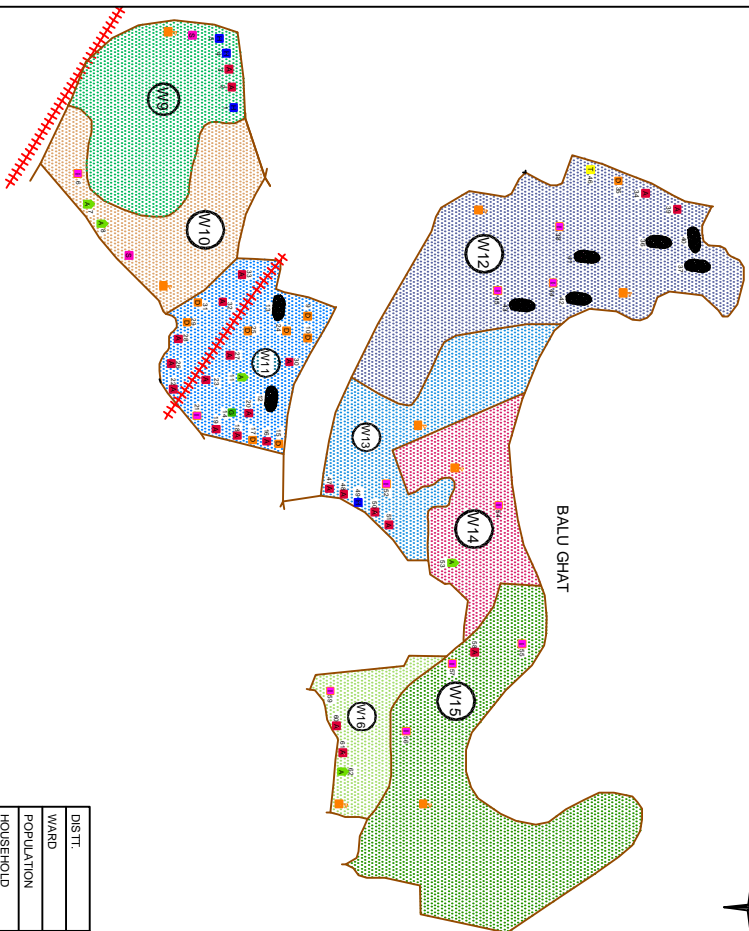

MUZAFFARPUR MAP-02

LEGEND

	Pk. IPD
	Pk. OPD (ALLOPATHIC)
	Pk. AYURVEDIC
	Pk. HOMEOPATHIC
	Pk. DIAGNOSTIC PATH
	ICDS/ AWW
	GOV. FACILITY
	TRUST/NGO
	RIVER CANAL
	ROAD PUCKA
	KUCCHA ROAD
	RAILWAY LINE
	POND
	BRIDGE
	LISTED SLUM
	UNLISTED SLUM
	MASJID
	MANDIR
	CHURCH
	GURUDWARA
	SCHOOL/ COLLEGE
	POLICE STATION
	NAGAR PRISHAD

DIS.TI.	MUZAFFARPUR
WARD	8
POPULATION	53,800
HOUSEHOLD	11,100
RESEARCH & DEVELOPMENT INITIATIVE NEW DELHI	