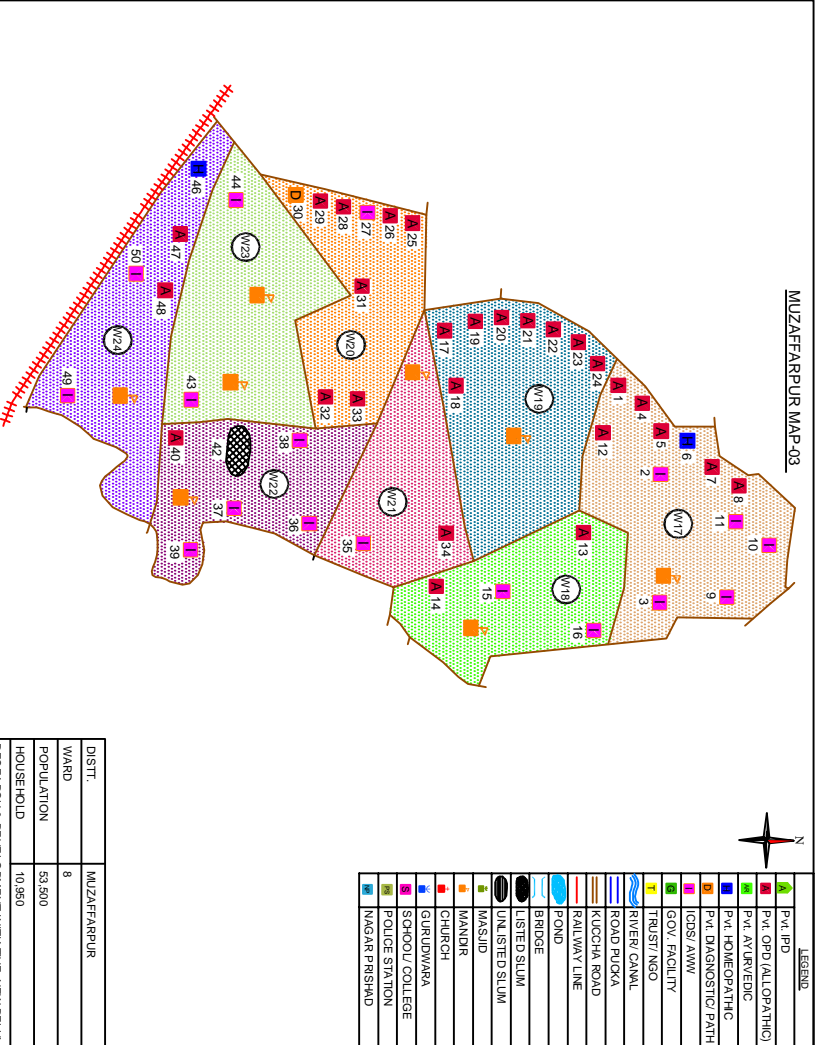

MUZAFFARPUR MAP-03

LEGEND

	Pvt. IPD
	Pvt. OPD (ALL OPATHIC)
	Pvt. AYURVEDIC
	Pvt. HOMEOPATHIC
	Pvt. DAKSHOTIC PATH
	ICDS/ AMW
	GOV. FACILITY
	TRUST/ NGO
	RIVER/ CANAL
	ROAD PUCKA
	KUCCHA ROAD
	RAILWAY LINE
	POND
	BRIDGE
	LISTED SLUM
	UNLISTED SLUM
	MASJID
	MANDIR
	CHURCH
	GURDWARA
	SCHOOL/ COLLEGE
	POLICE STATION
	NAGAR PISHAD

DISTT.	MUZAFFARPUR
WARD	8
POPULATION	53,500
HOUSEHOLD	10,950
RESEARCH & DEVELOPMENT INITIATIVE, NEW DELHI	