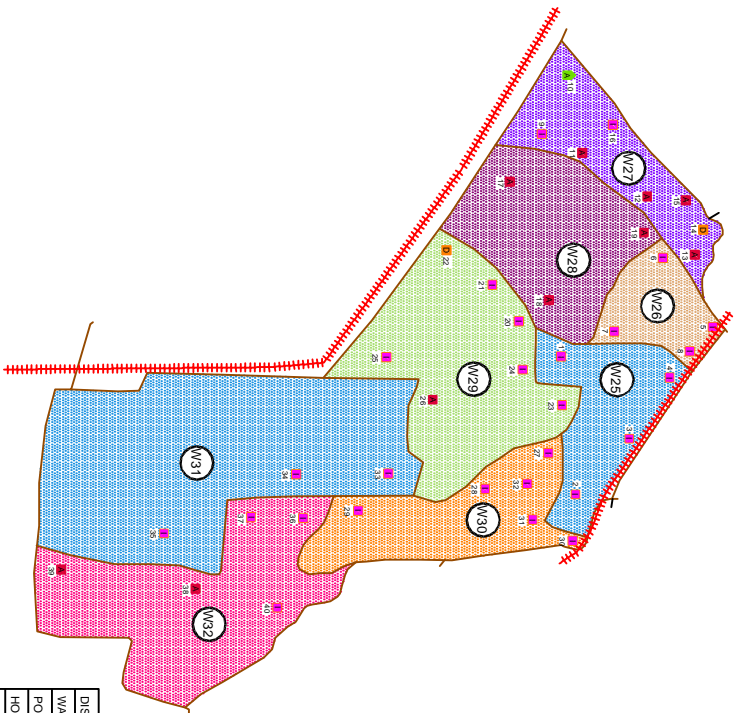

MUZAFFARPUR MAP-04

LEGEND	
	Pat. IPD
	Pat. OPD (ALLOPATHIC)
	Pat. AYURVEDIC
	Pat. HOMEOPATHIC
	Pat. DIAGNOSTIC PATH
	ICDS/ AWW
	GOV. FACILITY
	TRUST/ NGO
	RIVER/ CANAL
	ROAD PUCKA
	KUCCHA ROAD
	RAILWAY LINE
	POND
	BRIDGE
	LISTED SLUM
	UNLISTED SLUM
	MASJID
	MANDIR
	CHURCH
	GURUDWARA
	SCHOOL/ COLLEGE
	POLICE STATION
	MAGAR PRISHAD

DISTT.	MUZAFFARPUR
WARD	8
POPULATION	54,600
HOUSEHOLD	11,150
RESEARCH & DEVELOPMENT INITIATIVE, NEW DELHI	