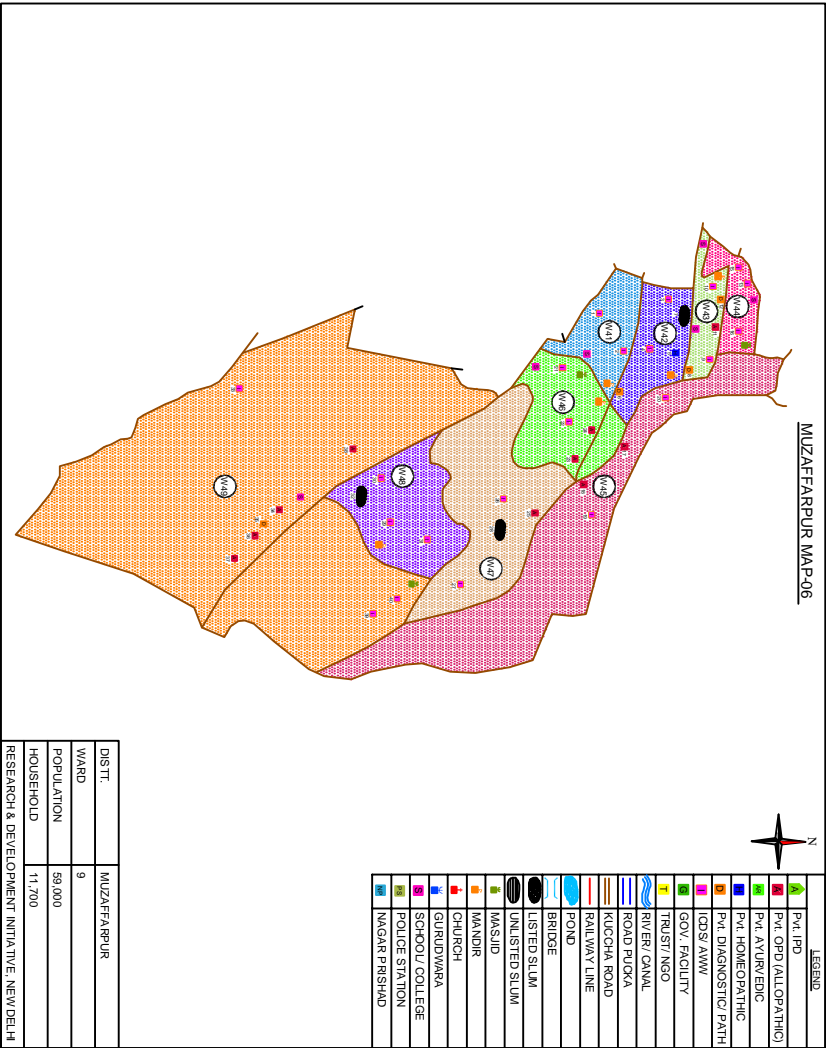

MUZAFFARPUR MAP-06

LEGEND	
	Pvt. IPD
	Pvt. OPD (AU OPATHIC)
	Pvt. AYURVEDIC
	Pvt. HOMEOPATHIC
	Pvt. DIAGNOSTIC / PATH
	ICDS/ AMW
	GOV. FACILITY
	TRUST/ NGO
	RIVER/ CANAL
	ROAD PUCKA
	KULCHA ROAD
	RAILWAY LINE
	POND
	BRIDGE
	LISTED SLUM
	UNLISTED SLUM
	MASJID
	MANDIR
	CHURCH
	GURDWARA
	SCHOOL/ COLLEGE
	POLICE STATION
	NAGAR PRSHAD

DISTI.	MUZAFFARPUR
WARD	9
POPULATION	59,000
HOUSEHOLD	11,700
RESEARCH & DEVELOPMENT INITIATIVE NEW DELHI	