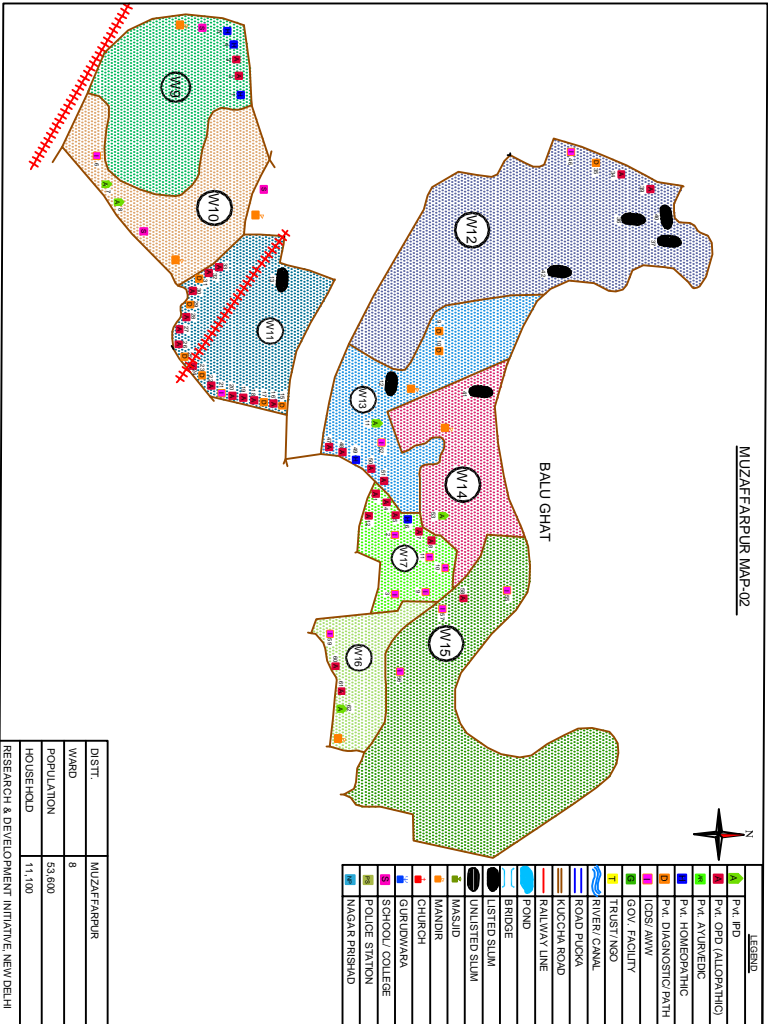

MUZAFFARPUR MAP-02

**LEGEND**

	Pvt. Bldg
	Pvt. OPD (ALLOPATHIC)
	Pvt. AYURVEDIC
	Pvt. HOMOEOPATHIC
	Pvt. DENTIST/CLINIC
	IGSI AMBY
	GOV. FACILITY
	TRUST/NGO
	RIVER/GANAL
	ROAD PUCKA
	KUCCHA ROAD
	RAILWAY LINE
	POND
	BRIDGE
	LISTED SLUM
	UNLISTED SLUM
	MANSID
	MANDIR
	CHURCH
	GURUDWARA
	SCHOOL/ COLLEGE
	POLICE STATION
	NGAR PRSHAD

DISTT.	MUZAFFARPUR
WARD	8
POPULATION	53,600
HOUSEHOLD	11,100
RESEARCH & DEVELOPMENT INITIATIVE, NEW DELHI	